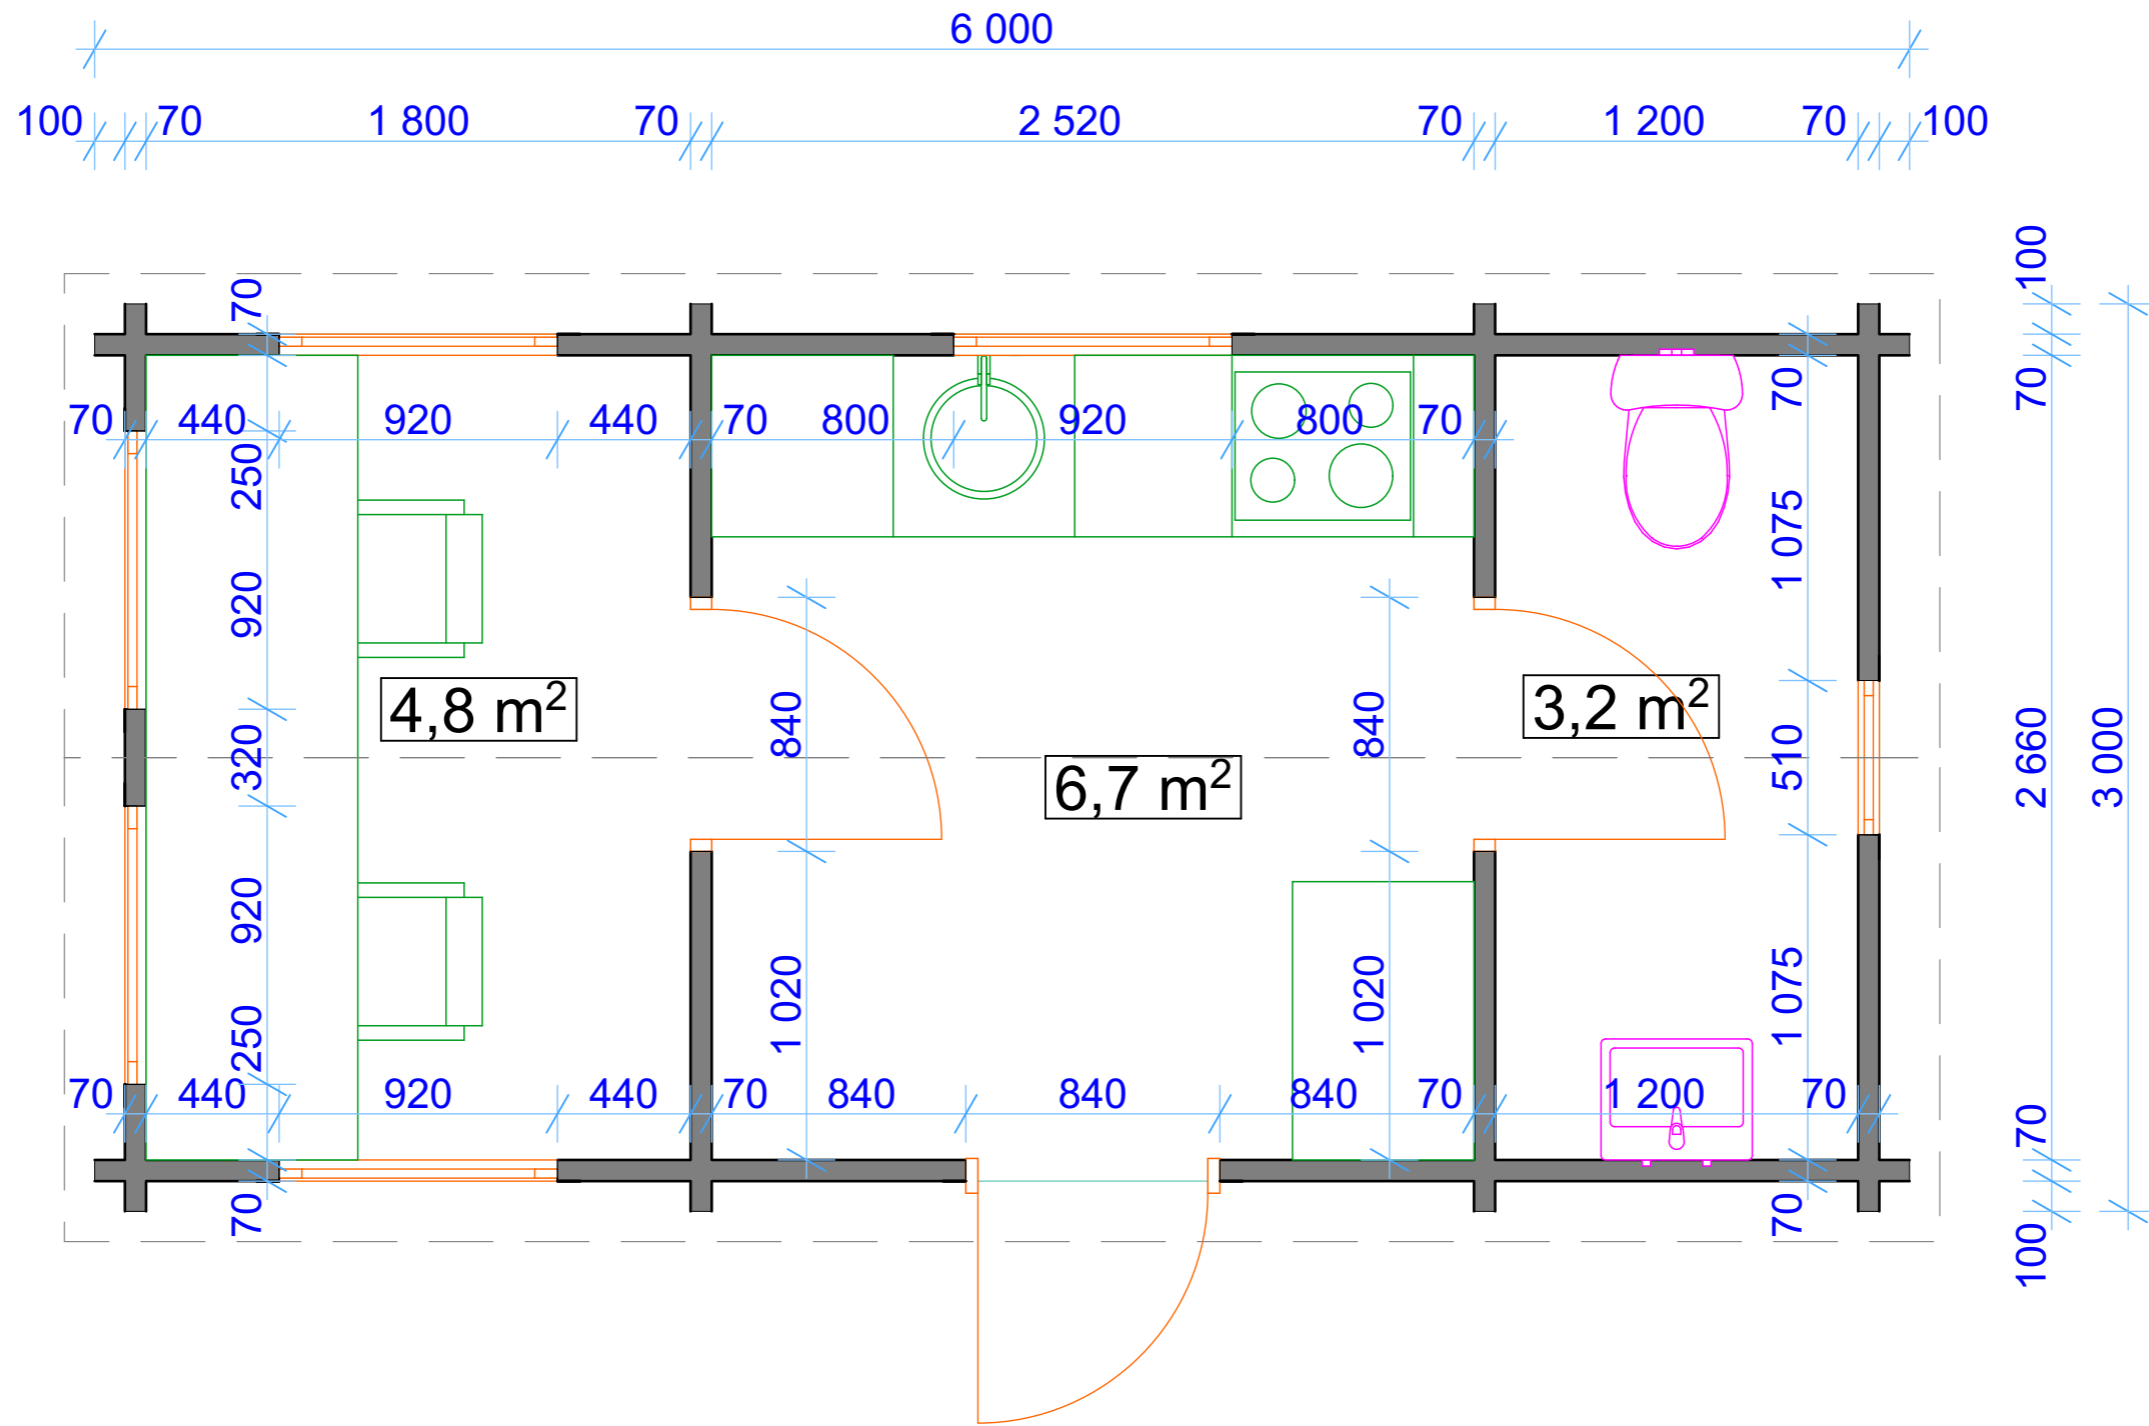

cabin: F0306

Size (m) 3,00 x 6,00

Height Side Wall 2300 mm

Ridge Height 2650 mm

Wall: 70 mm

Roof Battens 44x56 mm

Roof boards 28 mm

PVC external doors and windows

| | Size | size | Pcs |
|---------|--------|---------------|-----|
| Windows | DGW-1A | 1240 x 910 mm | 5 |
| | DGW-1B | 500 x 500 mm | 1 |
| Doors | DGD | 2100x 830 mm | 1 |
| | D*-1 | 2100 x 830 mm | 2 |

* solid panel doors