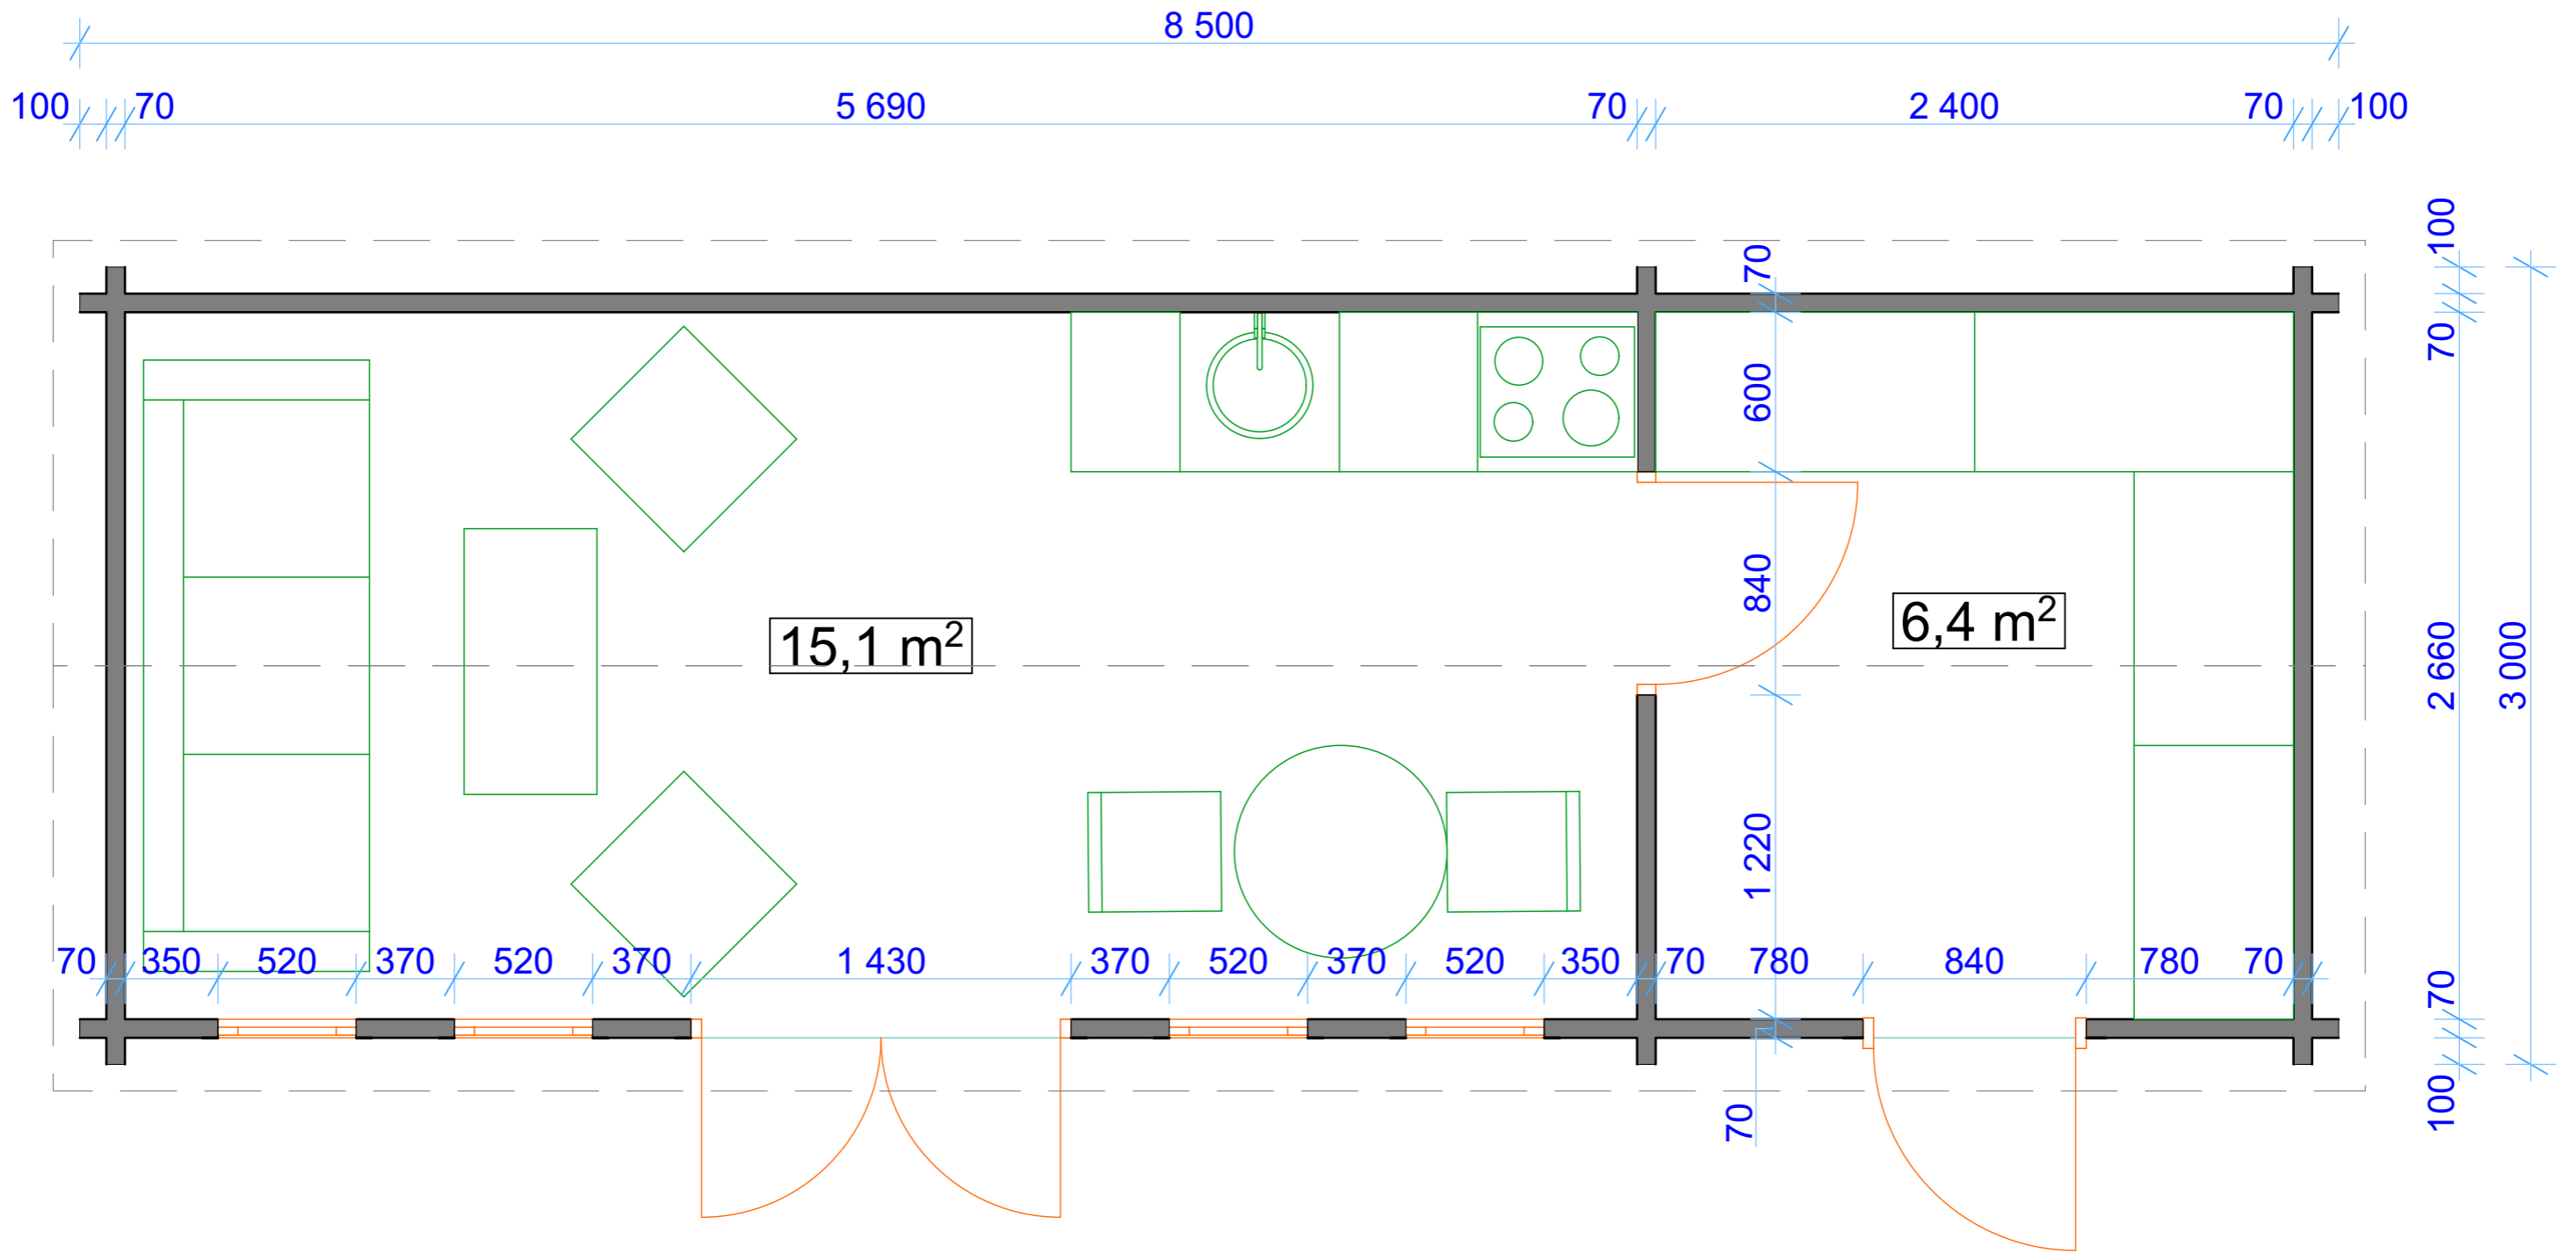

# cabin: F0311

Size (m) 3,00 x 8,50

Height Side Wall 2300 mm

Ridge Height 2650 mm

Wall: 70 mm

Roof Battens 44x56 mm

Roof boards 28 mm

PVC external doors and windows

	Size	size	Pcs
Windows	DGW-1A	1930 x 510 mm	4
Doors	FDGD	2100x 1420 mm	1
	DGD	2100x 830 mm	1
	D1*	2100x 830 mm	1

\* solid panel doors