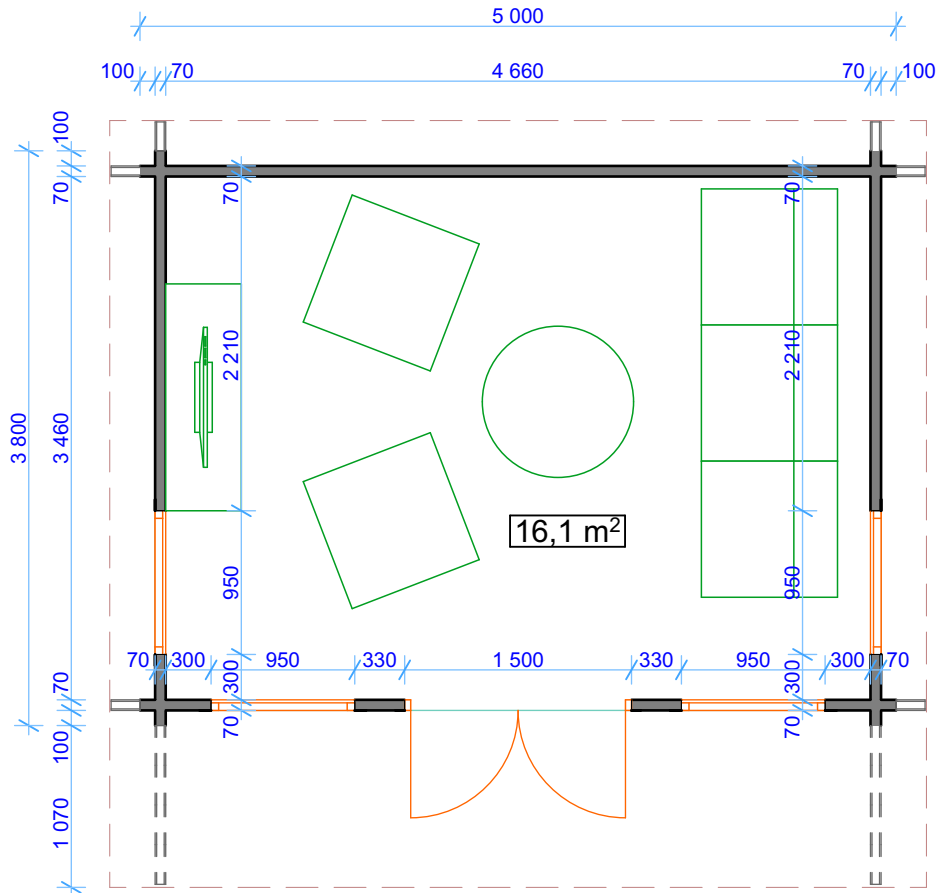

## F0323 Mia PVC windows

	Size	size	Pcs
Windows	DGW-1	2000 x 950 mm	4
Doors	FDGD - Full glass	2100x1500 mm	1

Size (m) 5,00 x 3,80 (+1.17 overhang)

Height Side Wall 2300 mm

Ridge Height 2500 mm

Wall: 70 mm

Roof Battens 44x56 mm

Roof boards 28 mm

PVC exterior windows and doors