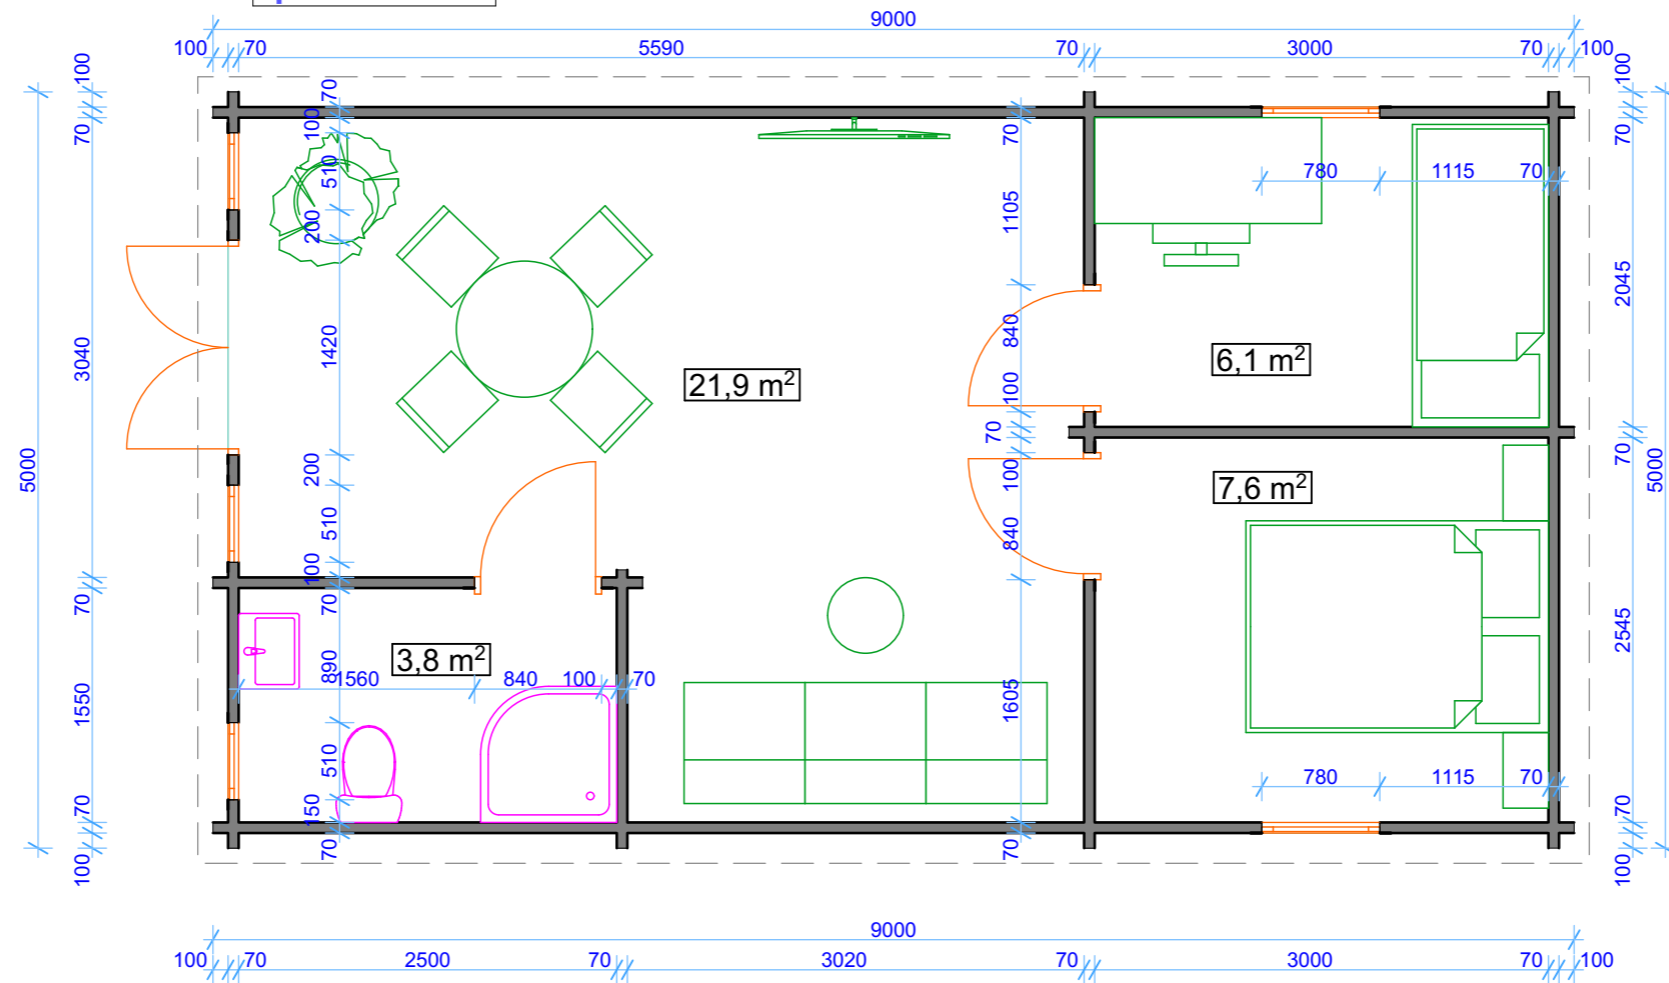

**cabin: E0914
updated**

Size (m) 5,00 x 9,00
 Height Side Wall 2300 mm
 Ridge Height 2810 mm
 Wall: 70 mm
 Roof Battens 44x56 mm
 Roof boards 28 mm
 PVC windows and doors

	Size	size	Pcs
Windows	DGW-1B	1120 x 500 mm	3
	DGW-1A	1120 x 770 mm	2
Doors	FDGD	2100x 1410 mm	1
	D*-1	2100 x 830 mm	3

* solid panel doors