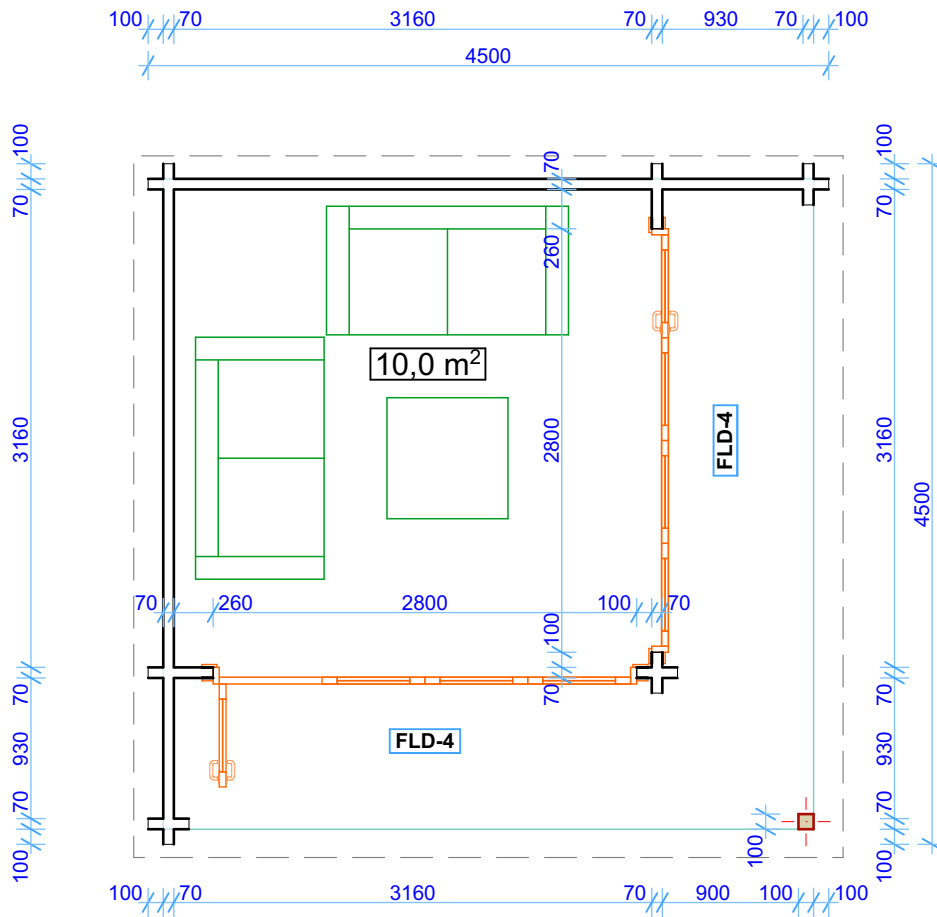

cabin: G1018

- Size (m) 4,50 x 4,50
- Height Side Wall 2500 mm
- Ridge Height 2560 mm
- Wall log 70 mm
- Roof boards 25 mm
- Floor boards 28 mm
- PVC windows and doors

	name	size (h x w)	Pcs
Doors	FLD-4	2100x 2800 mm	2