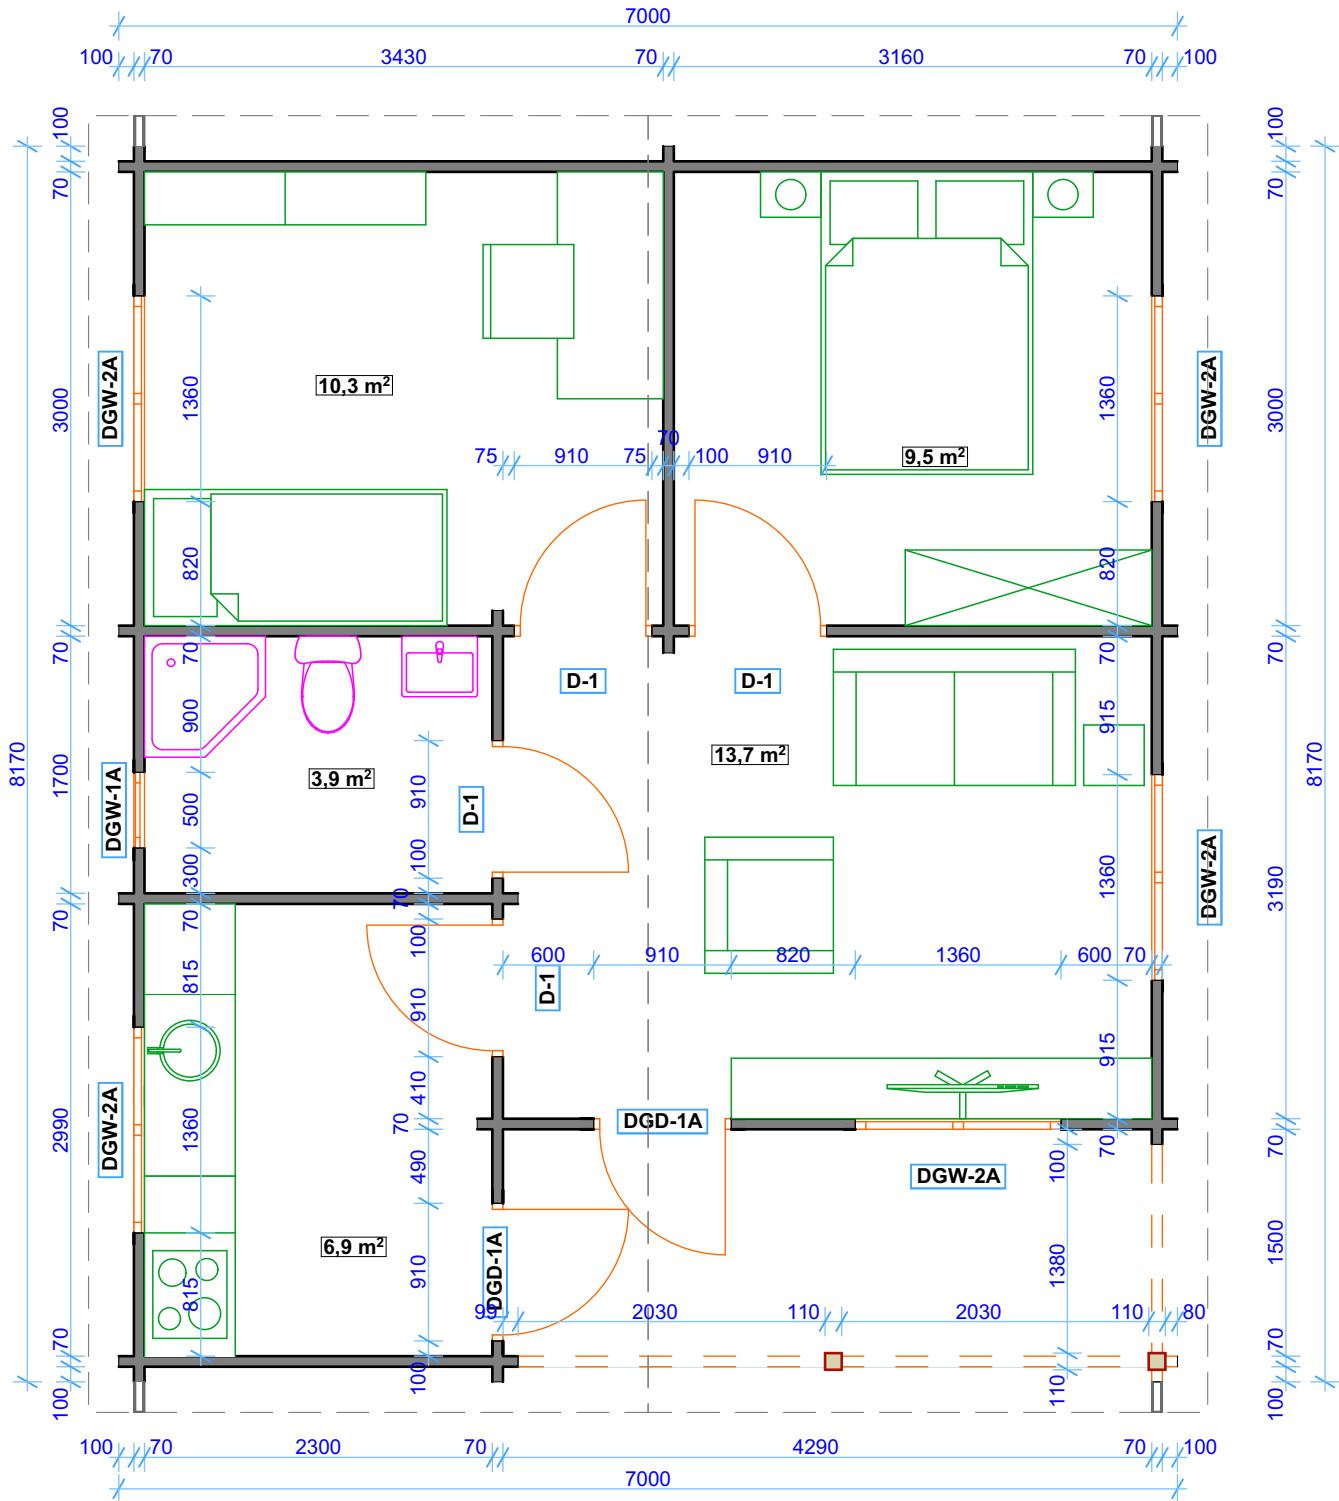

cabin: G0120
Ardee

Size (m) 8.17 x 7.00

Height Side Wall 2300 mm

Ridge Height 3150 mm

Wall log 70 mm

Roof boards 25 mm

Floor boards 28 mm

PVC windows and doors

	name	size (h x w)	Pcs
Windows	DGW-2A	940 x 1360 mm	5
	DGW-1A	500 x 500 mm	1
Doors	DGD-1A	2100x 900 mm	2
	D-1 (Solid panel)	2100x 900 mm	4