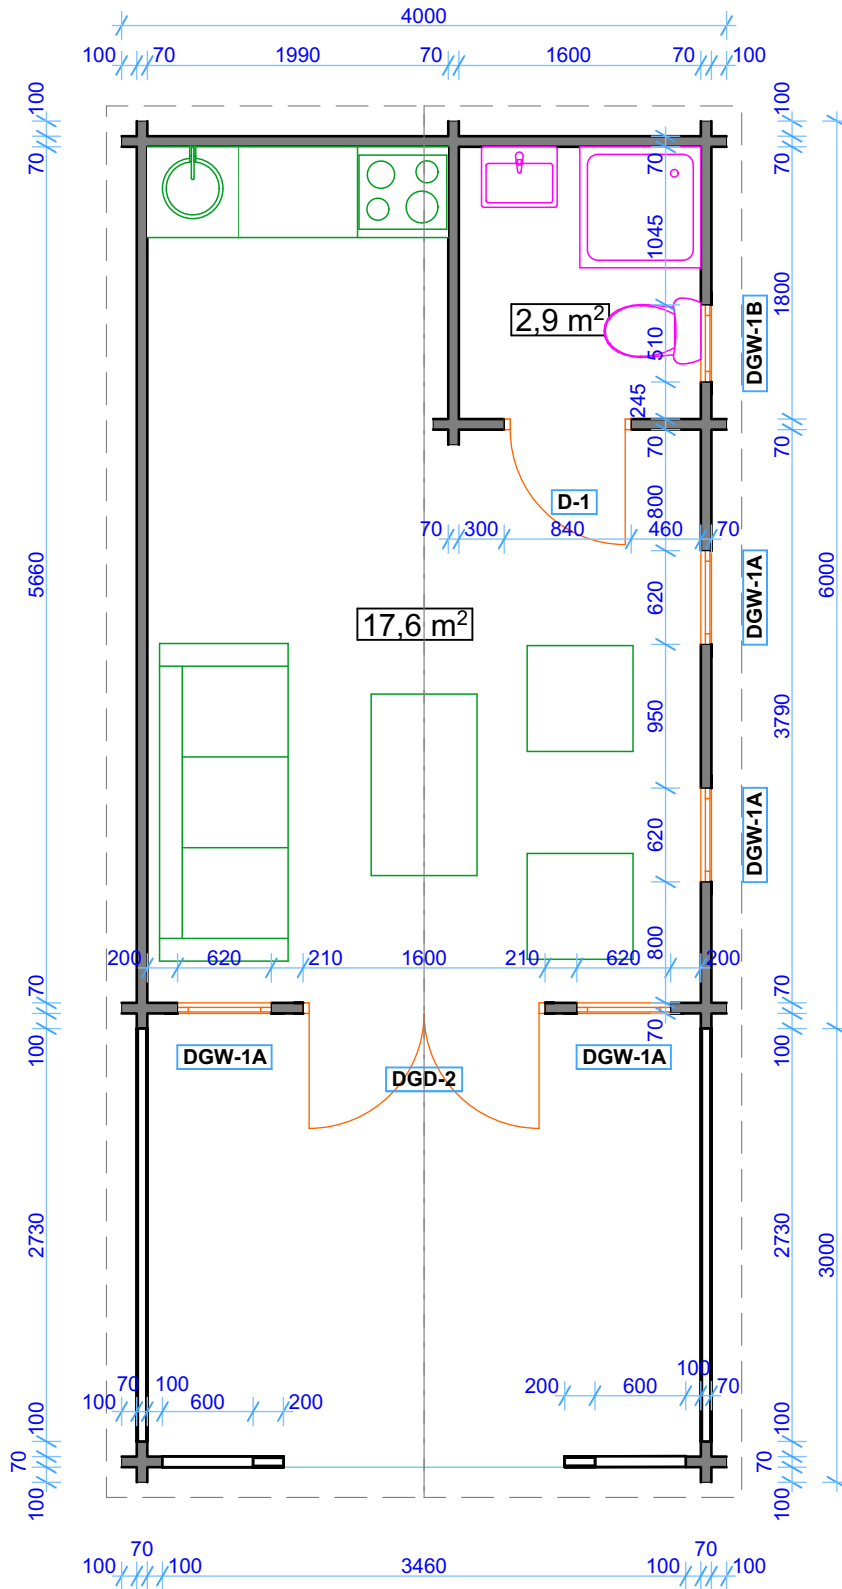

cabin: G0317
Avon Core

Size (m) 4,00 x 6,00 (+3,0m veranda)

Height Side Wall 2300 mm

Ridge Height 2800 mm

Wall: 70 mm

Roof Battens 44x56 mm

Roof boards 28 mm

PVC windows and doors

	Size	size	Pcs
Windows	DGW-1A	1800 x 610 mm	4
	DGW-1B	500 x 500 mm	1
Doors	DGD-2	2100x 1590 mm	1
	D*-1	2100 x 830 mm	1

* solid panel doors