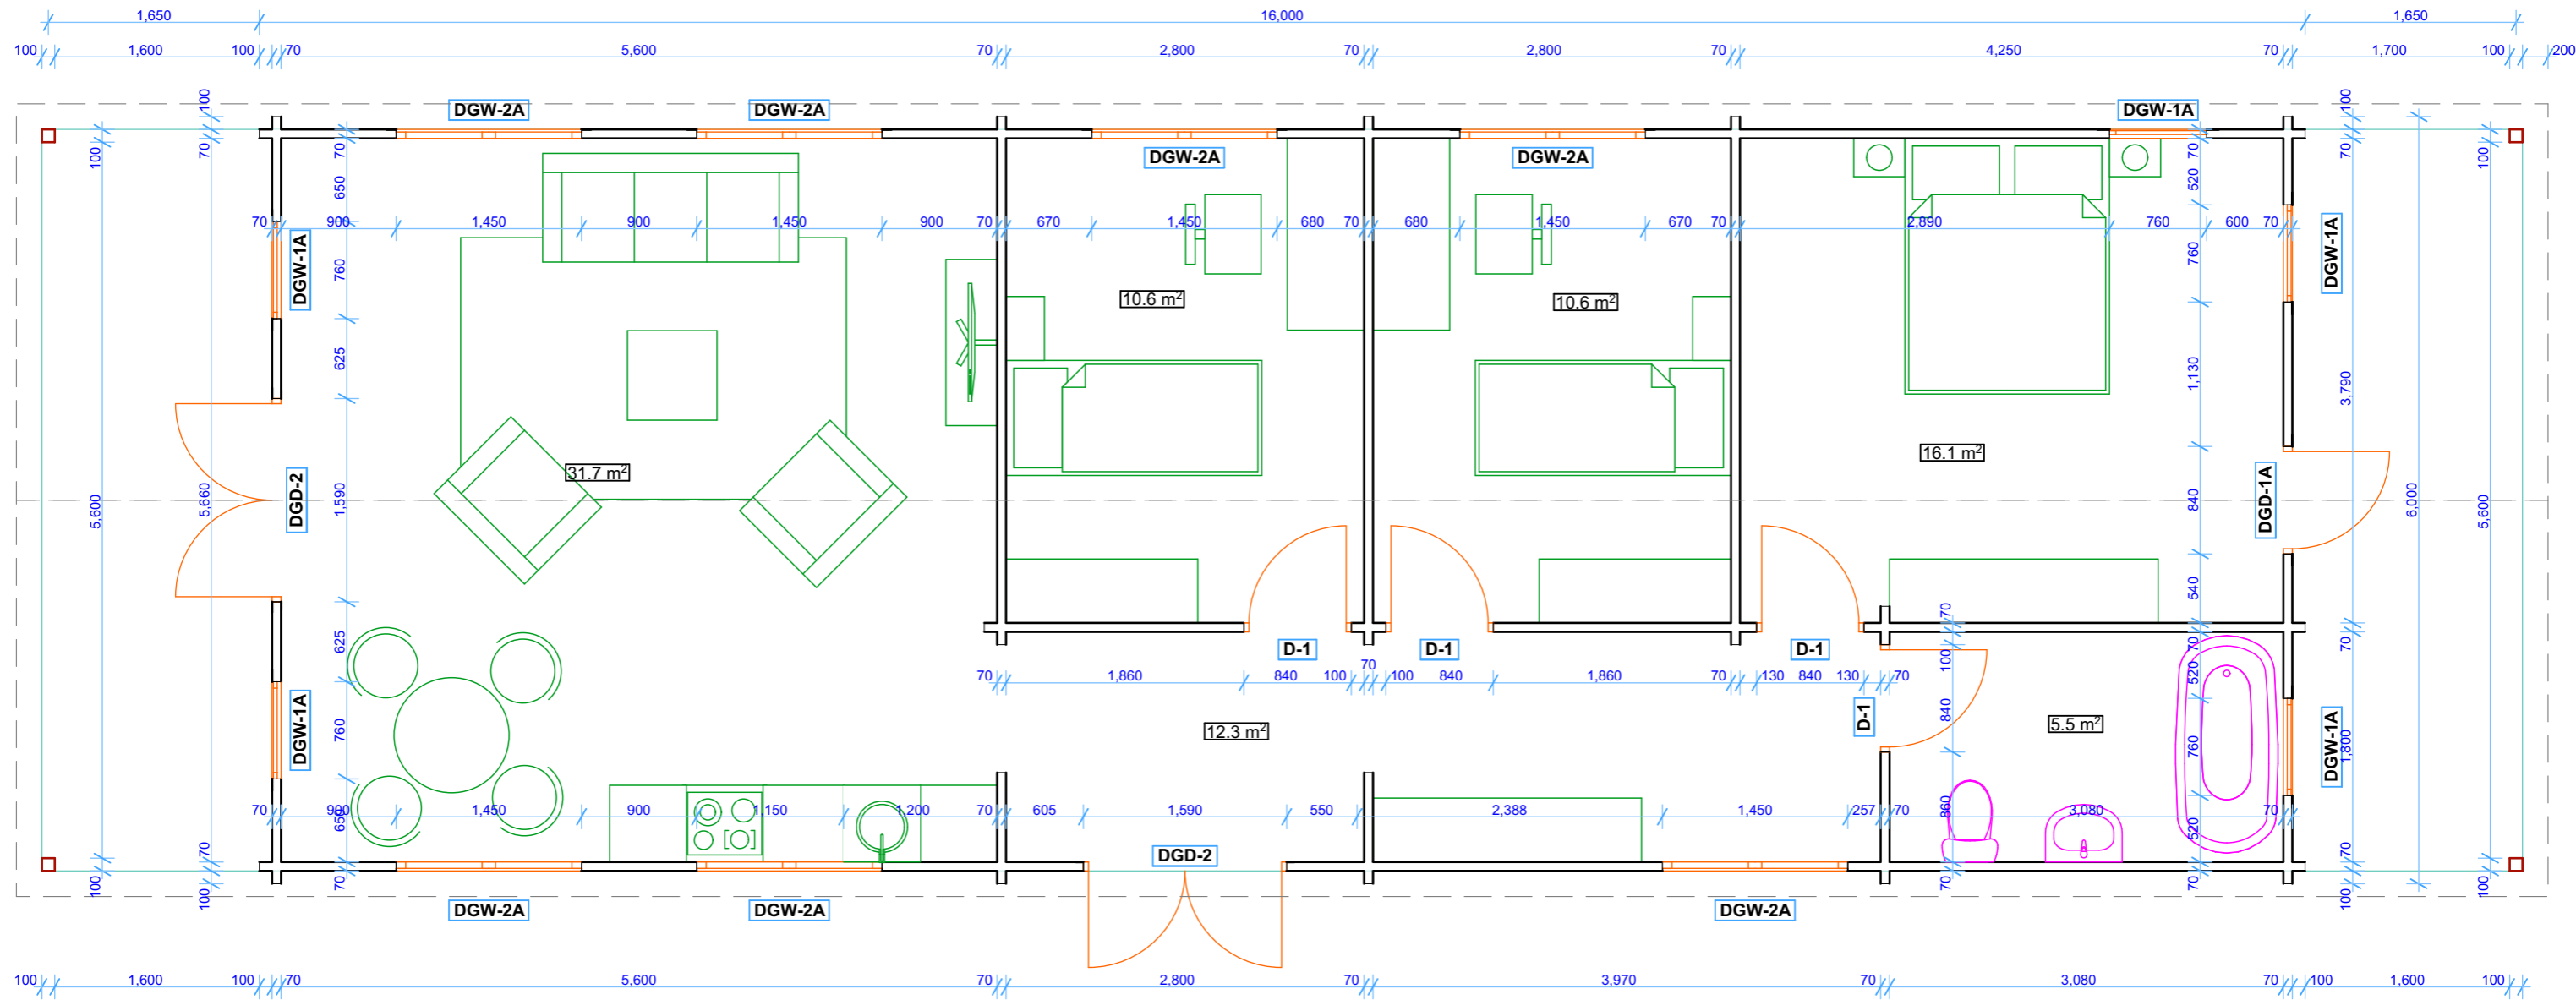

**cabin: Cashel
C0601 PVC**

Size (m) 6.0 x 16.0 (+ 4.0 m overhang)

Height Side Wall 2300 mm

Ridge Height 3080 mm

Wall log 70 mm

Roof boards 25 mm

Floor boards 28 mm

PVC windows and doors

	name	size (h x w)	Pcs
Windows	DGW-1	1200 x 755 mm	5
	DGW-2A	1200 x 1445 mm	7
Doors	DGD-2	2100x 1590 mm	2
	DGD-1	2100x 830 mm	1
	D-1 (Solid panel)	2100x 830 mm	4