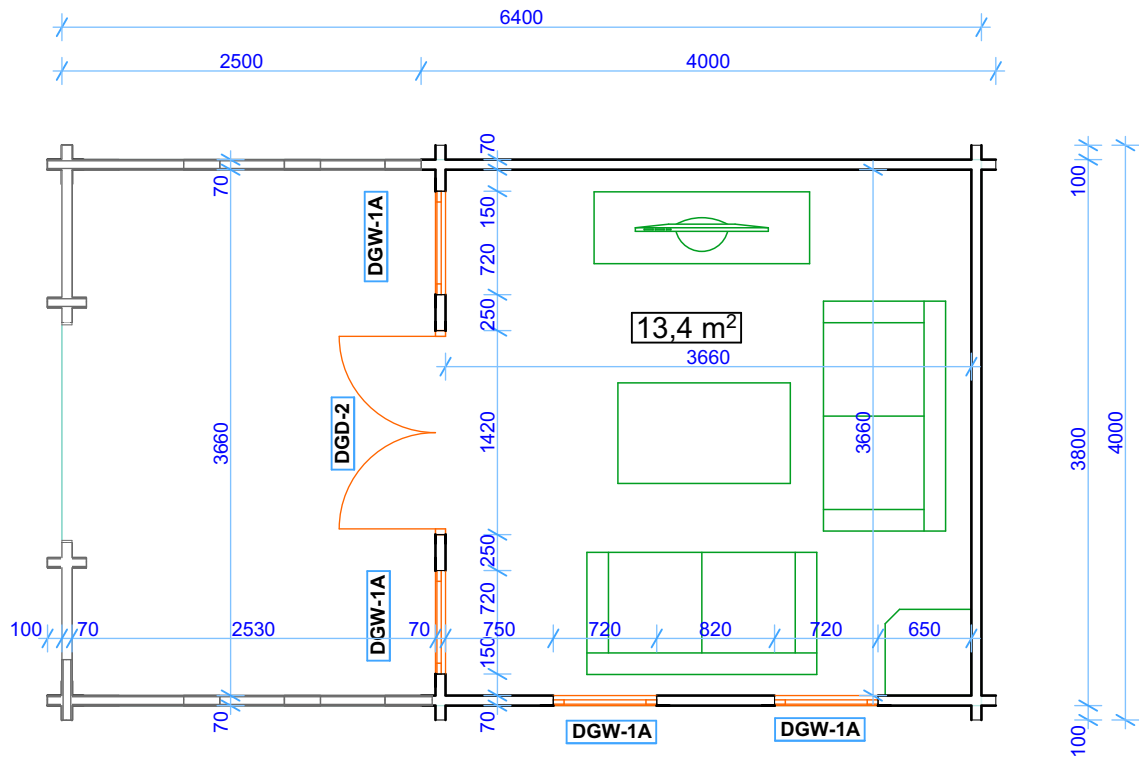

G0509
Derry

Size (m) 4 x 4(+2,6 m porch)

Height Side Wall 2300 mm

Ridge Height 3000 mm

Wall log 70 mm

Roof Battens 44x56 mm

Roof boards 25 mm

Floor boards 28 mm

PVC windows and doors

	name	size	Pcs
Windows	DGW-1A	1320 x 710 mm	4
Doors	DGD-2	2100 x 1410 mm	1