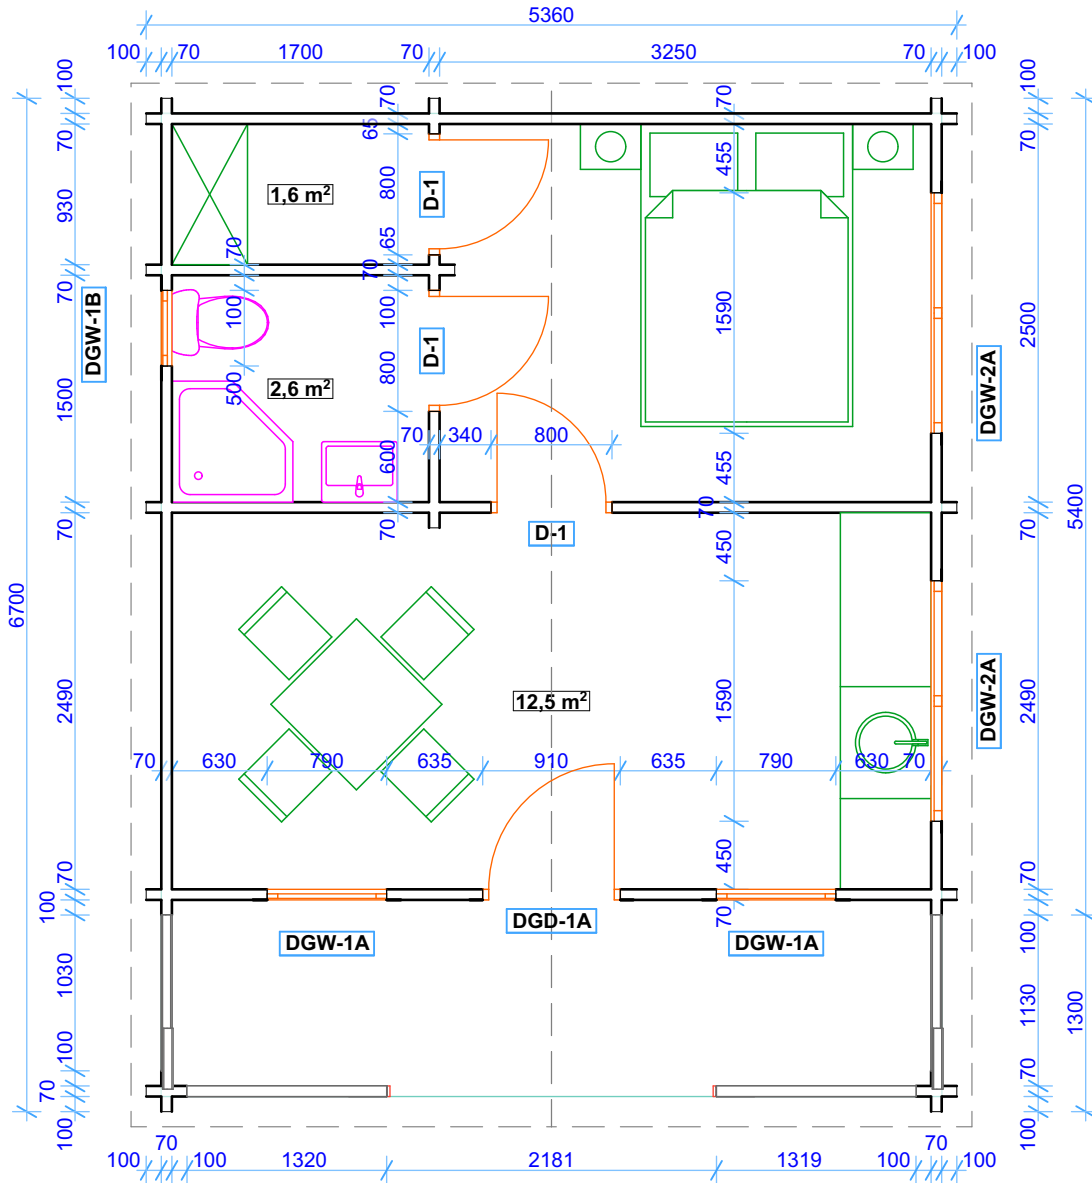

**cabin: G0611**  
**Ennis**

Size (m) 5,40 (+1,3 m veranda) x 5,36  
 Height Side Wall 2350 mm  
 Ridge Height 2900 mm  
 Wall: 70 mm  
 Roof Battens 44x56 mm  
 Roof boards 28 mm  
 PVC windows and doors

	Size	size	Pcs
Windows	DGW-1A	1200 x 780 mm	2
	DGW-1B	500 x 500 mm	1
	DGW-2A	1200 x 1580 mm	2
Doors	DGD-1A	2100x 900 mm	1
	D-1 (SOLID PANEL)	2100x 790 mm	3