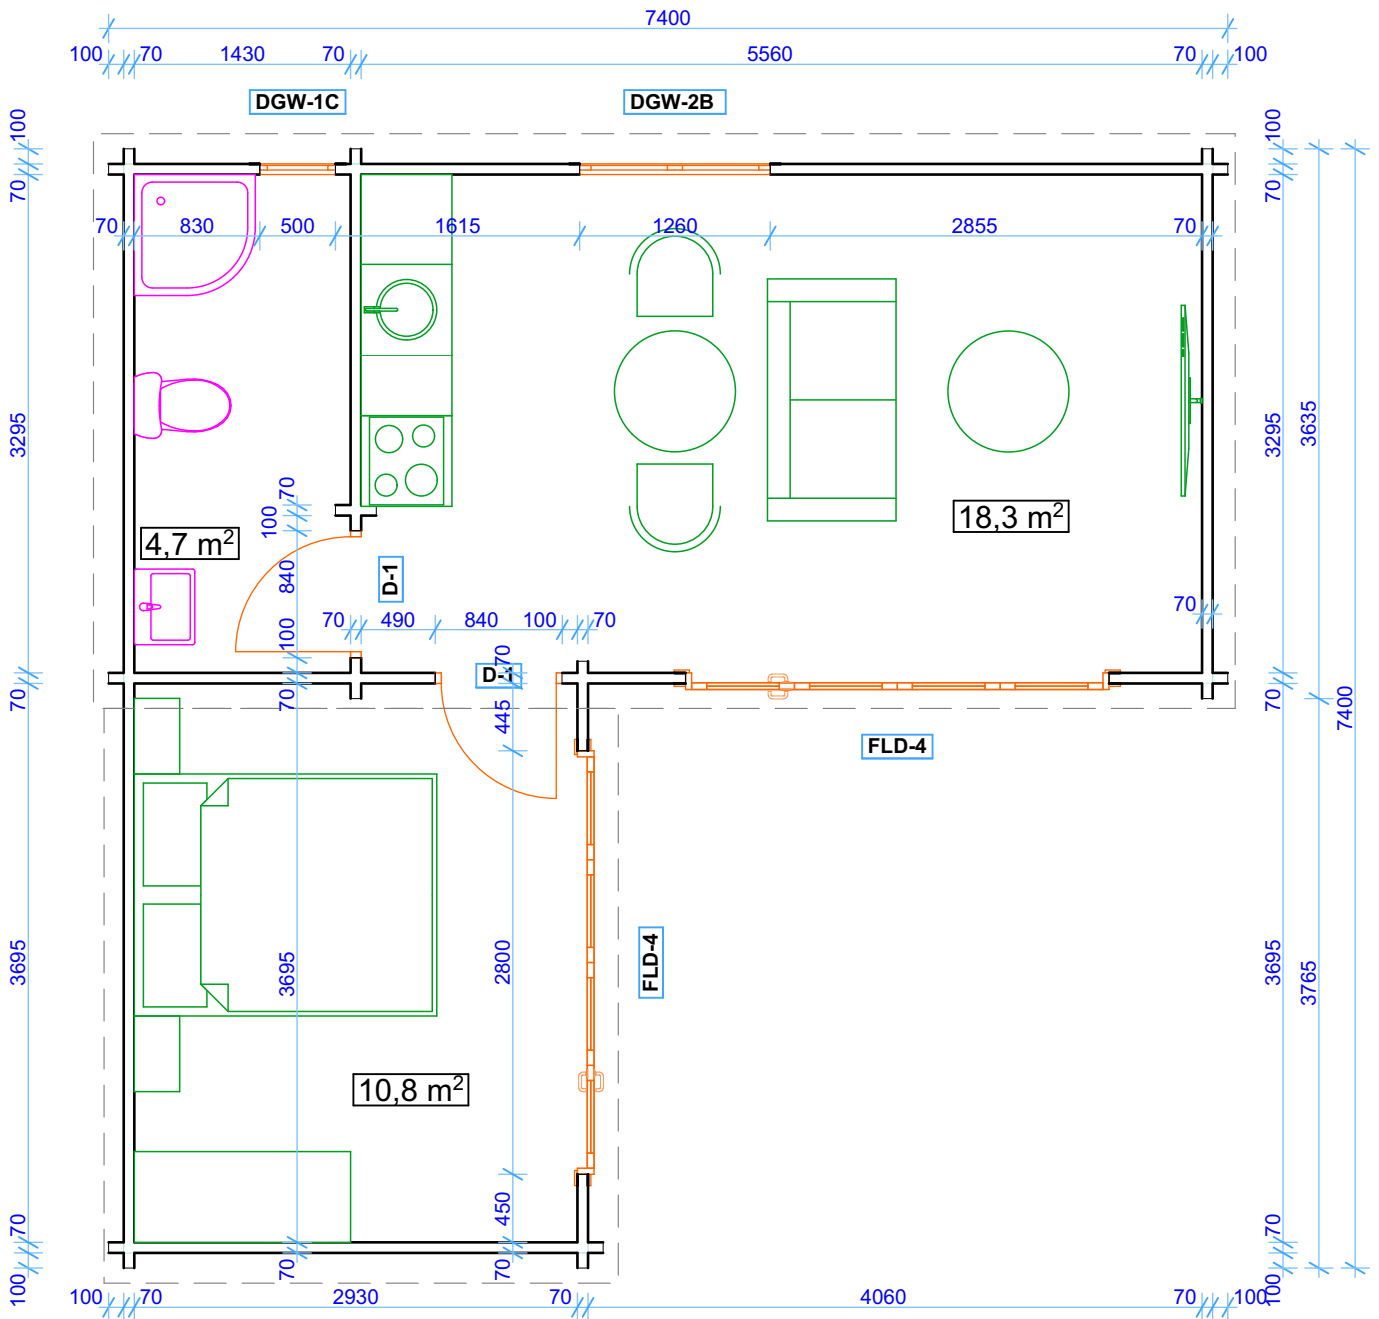

cabin: G0708

Size (m) 7,40 x 7,40
 Height Side Wall 2300 mm
 Ridge Height 3060 mm
 Wall log 70 mm
 Roof boards 25 mm
 Floor boards 28 mm
 PVC windows and doors

	name	size (h x w)	Pcs
Windows	DGW-2B	1400 x 1250 mm	1
	DGW-1C	500 x 500 mm	1
Doors	FLD-4	2100x 2800 mm	2
	D-1 (Solid panel)	2100x 830 mm	2