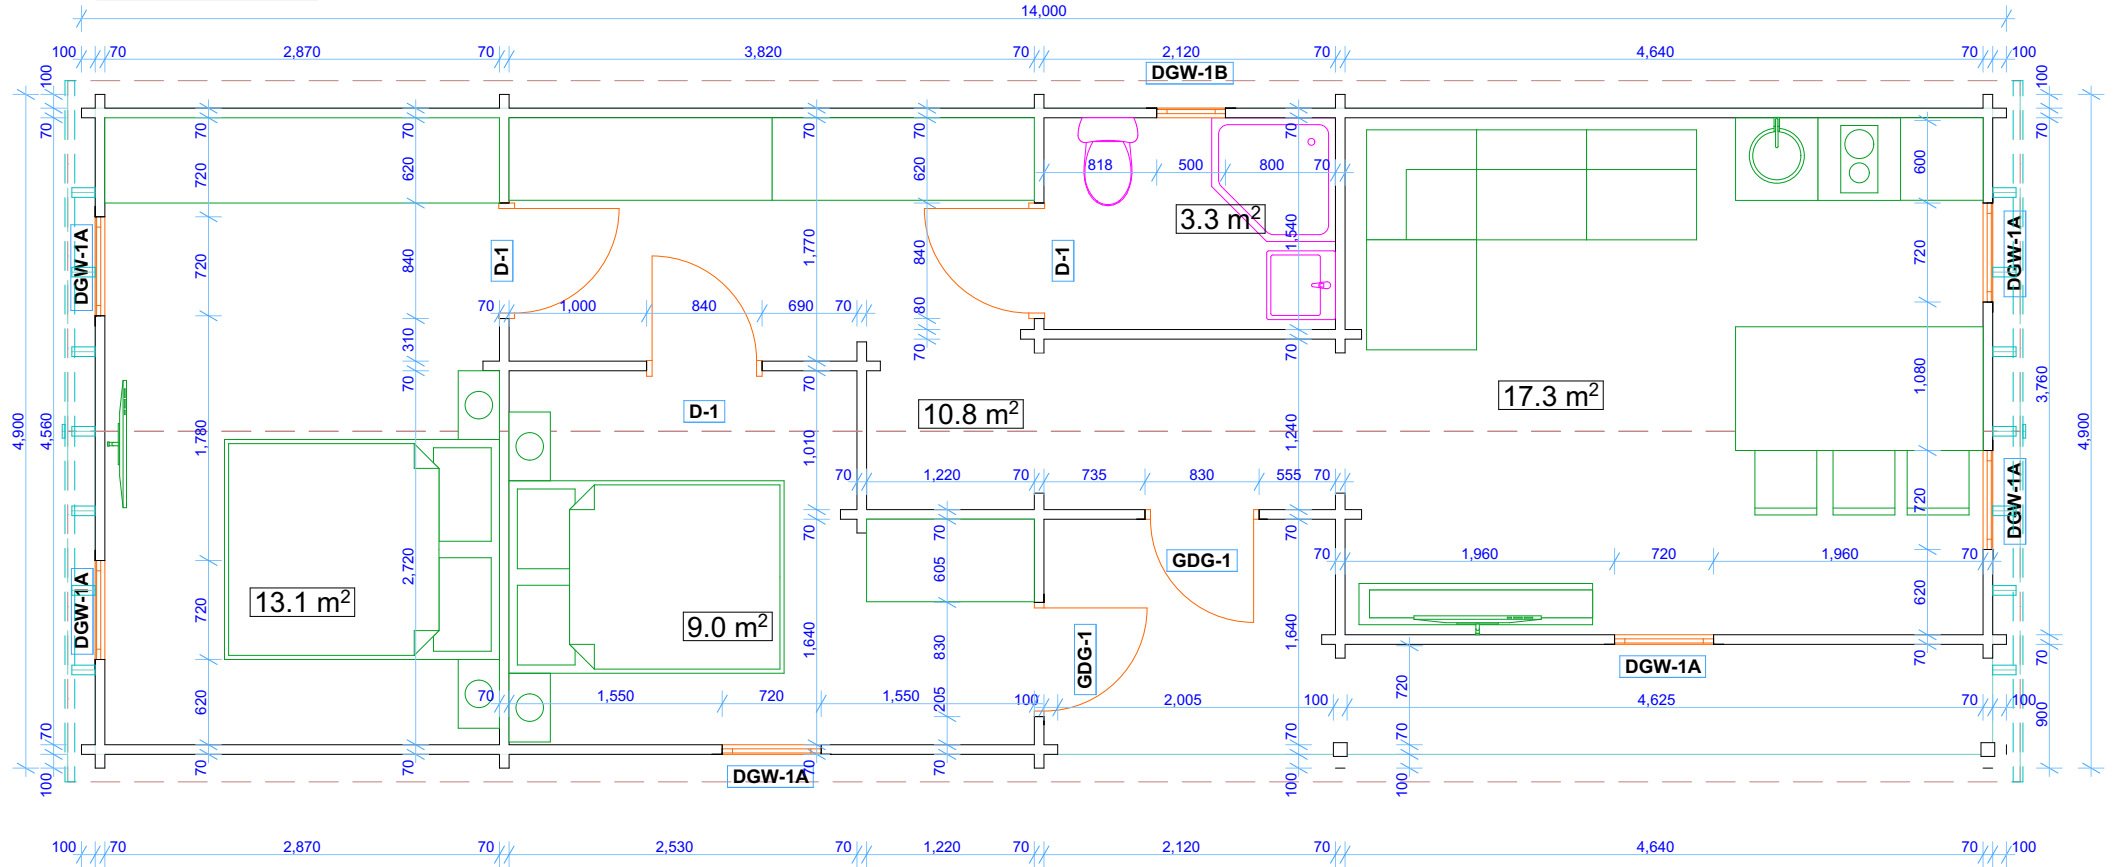

cabin: G0304
Mallow

Size (m) 14.0 x 4.9
 Height Side Wall 2300 mm
 Ridge Height 2890 mm
 Wall: 70 mm Glulam
 Roof Battens 44x56 mm
 Roof boards 28 mm

	Size	size	Pcs
Windows	DGW-1A	1510 x 710 mm	6
	DGW-1B	500 x 500 mm	1
Doors	DGD-1	2100x 830 mm	2
	D*-1	2100x 830 mm	3

* solid panel doors