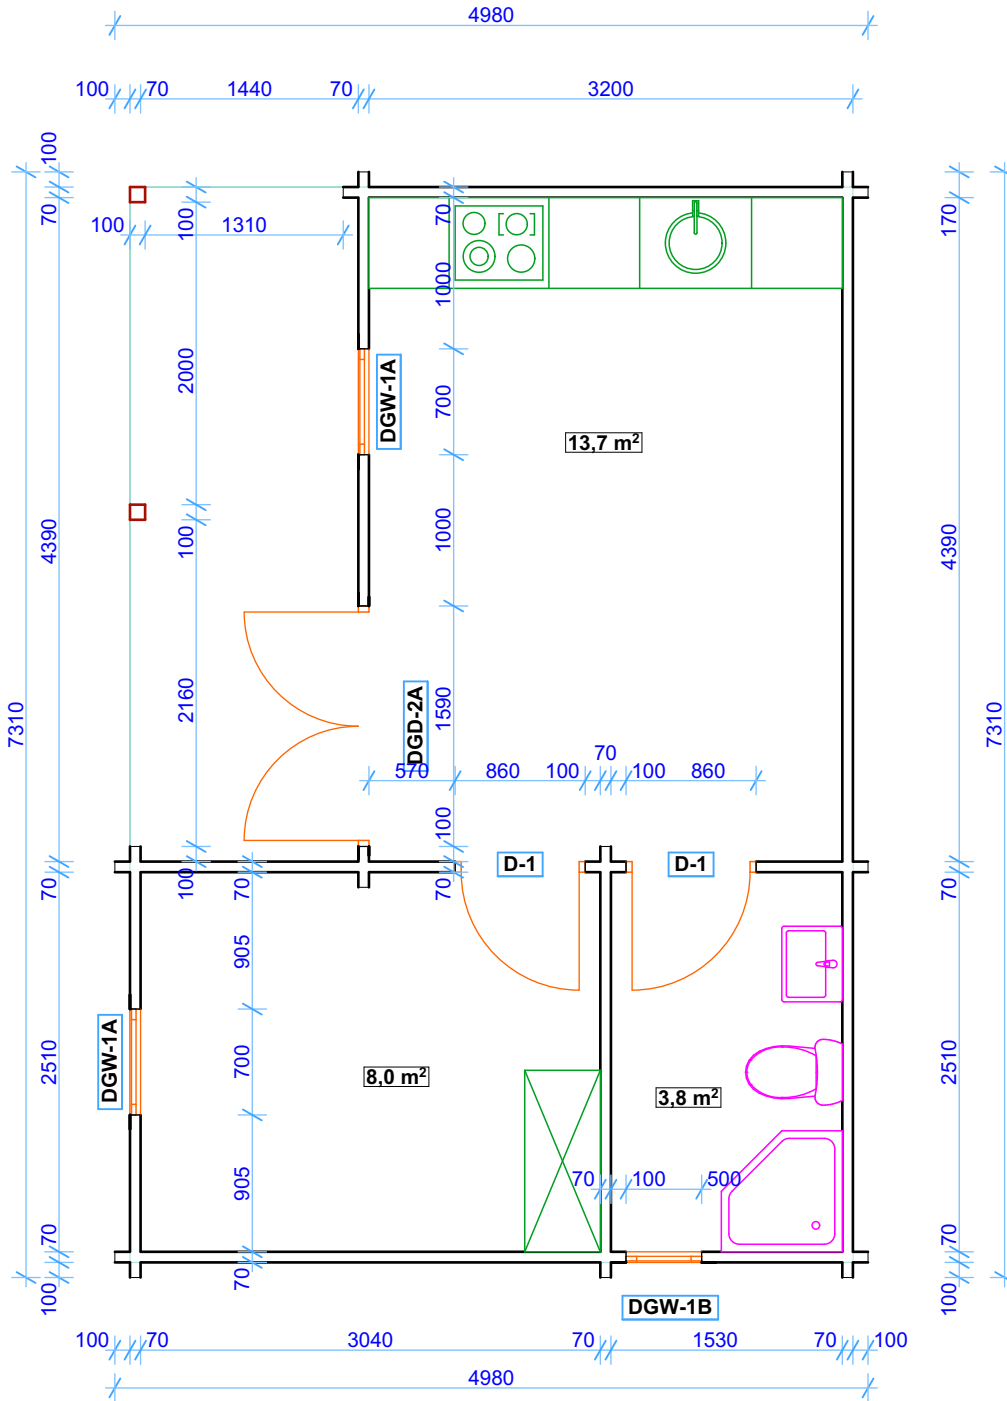

cabin: G0612
Ollie

Size (m) 7,31 x 4,98
 Height Side Wall 2350 mm
 Ridge Height 3100 mm
 Wall: 70 mm
 Roof Battens 44x56 mm
 Roof boards 28 mm
 PVC windows and doors

	Size	size	Pcs
Windows	DGW-1A	1300 x 690 mm	2
	DGW-1B	500 x 500 mm	1
Doors	DGD-2A	2100x 1580 mm	1
	D-1 (SOLID PANEL)	2100x 850 mm	2