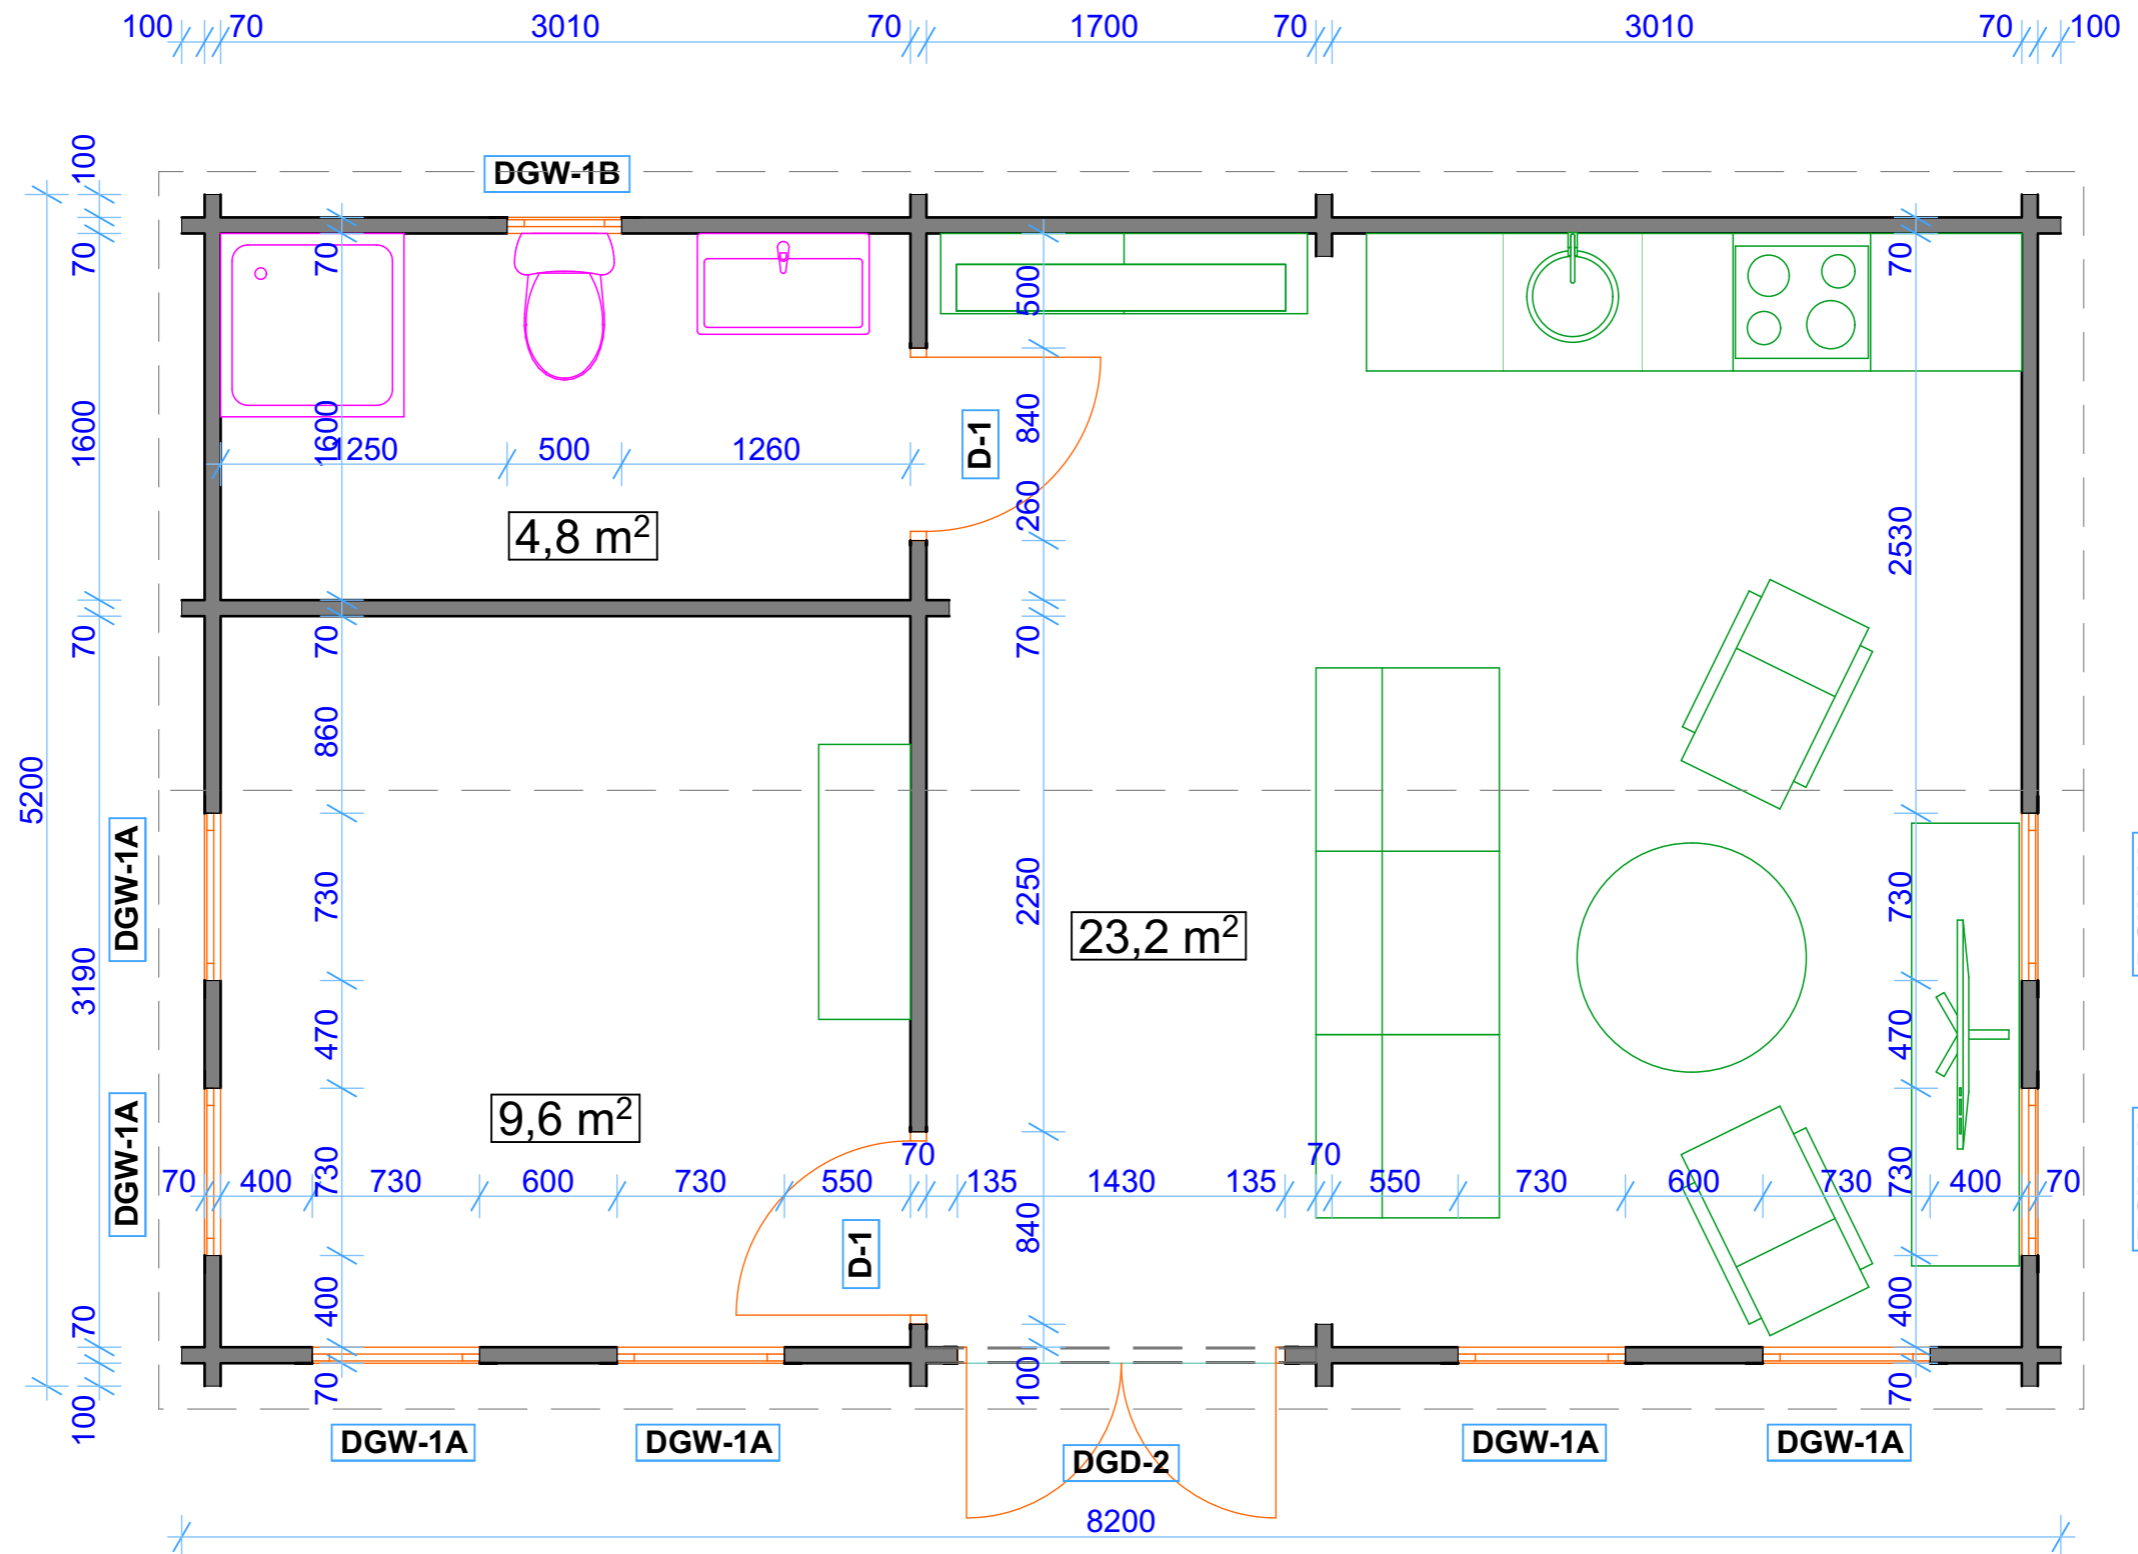

**cabin: Phoenix
G0315**

Size (m) 8,20 x 5,20
 Height Side Wall 2300 mm
 Ridge Height 3360 mm
 Wall: 70 mm
 Roof Battens 44x56 mm
 Roof boards 28 mm
 PVC doors and windows

	Size	size	Pcs
Windows	DGW-1A	1840 x 720 mm	8
	DGW-1B	500x 500 mm	1
Doors	DGD-2	2100x 1420 mm	1
	D (Solid)	2100x 830 mm	2