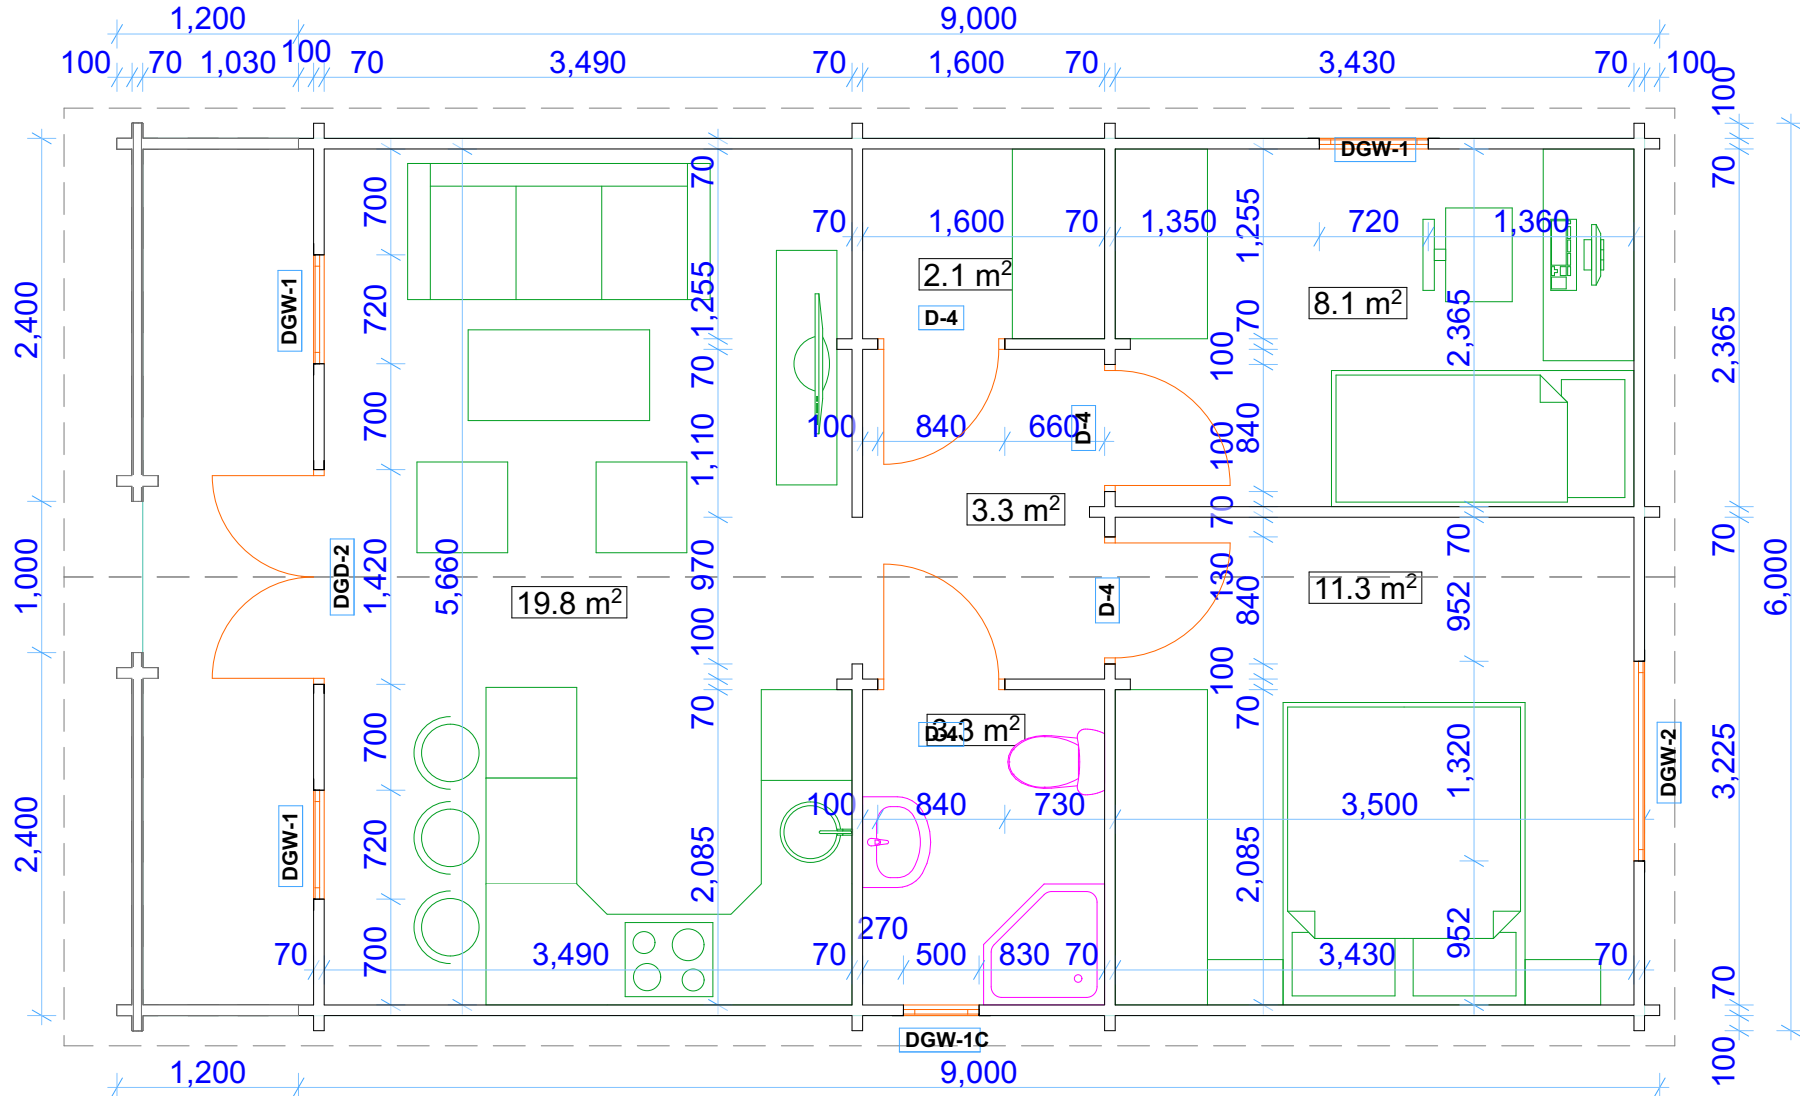

cabin: G0307
Ash

Size (m) 6.0 X 9.0 (+ 1.2 canopy)

Height Side Wall 2350 mm

Ridge Height 3070 mm

Wall log 70 mm

Roof boards 25 mm

Floor boards 28 mm

PVC windows and doors

	name	size	Pcs
Windows	DGW-1	1260 x 710 mm	3
	DGW-2	1260 x 1310 mm	1
	DGW-1C	500 x 500 mm	1
Doors	DGD-2	2100 x 1410 mm	1
	D4	2100 x 830 mm	4