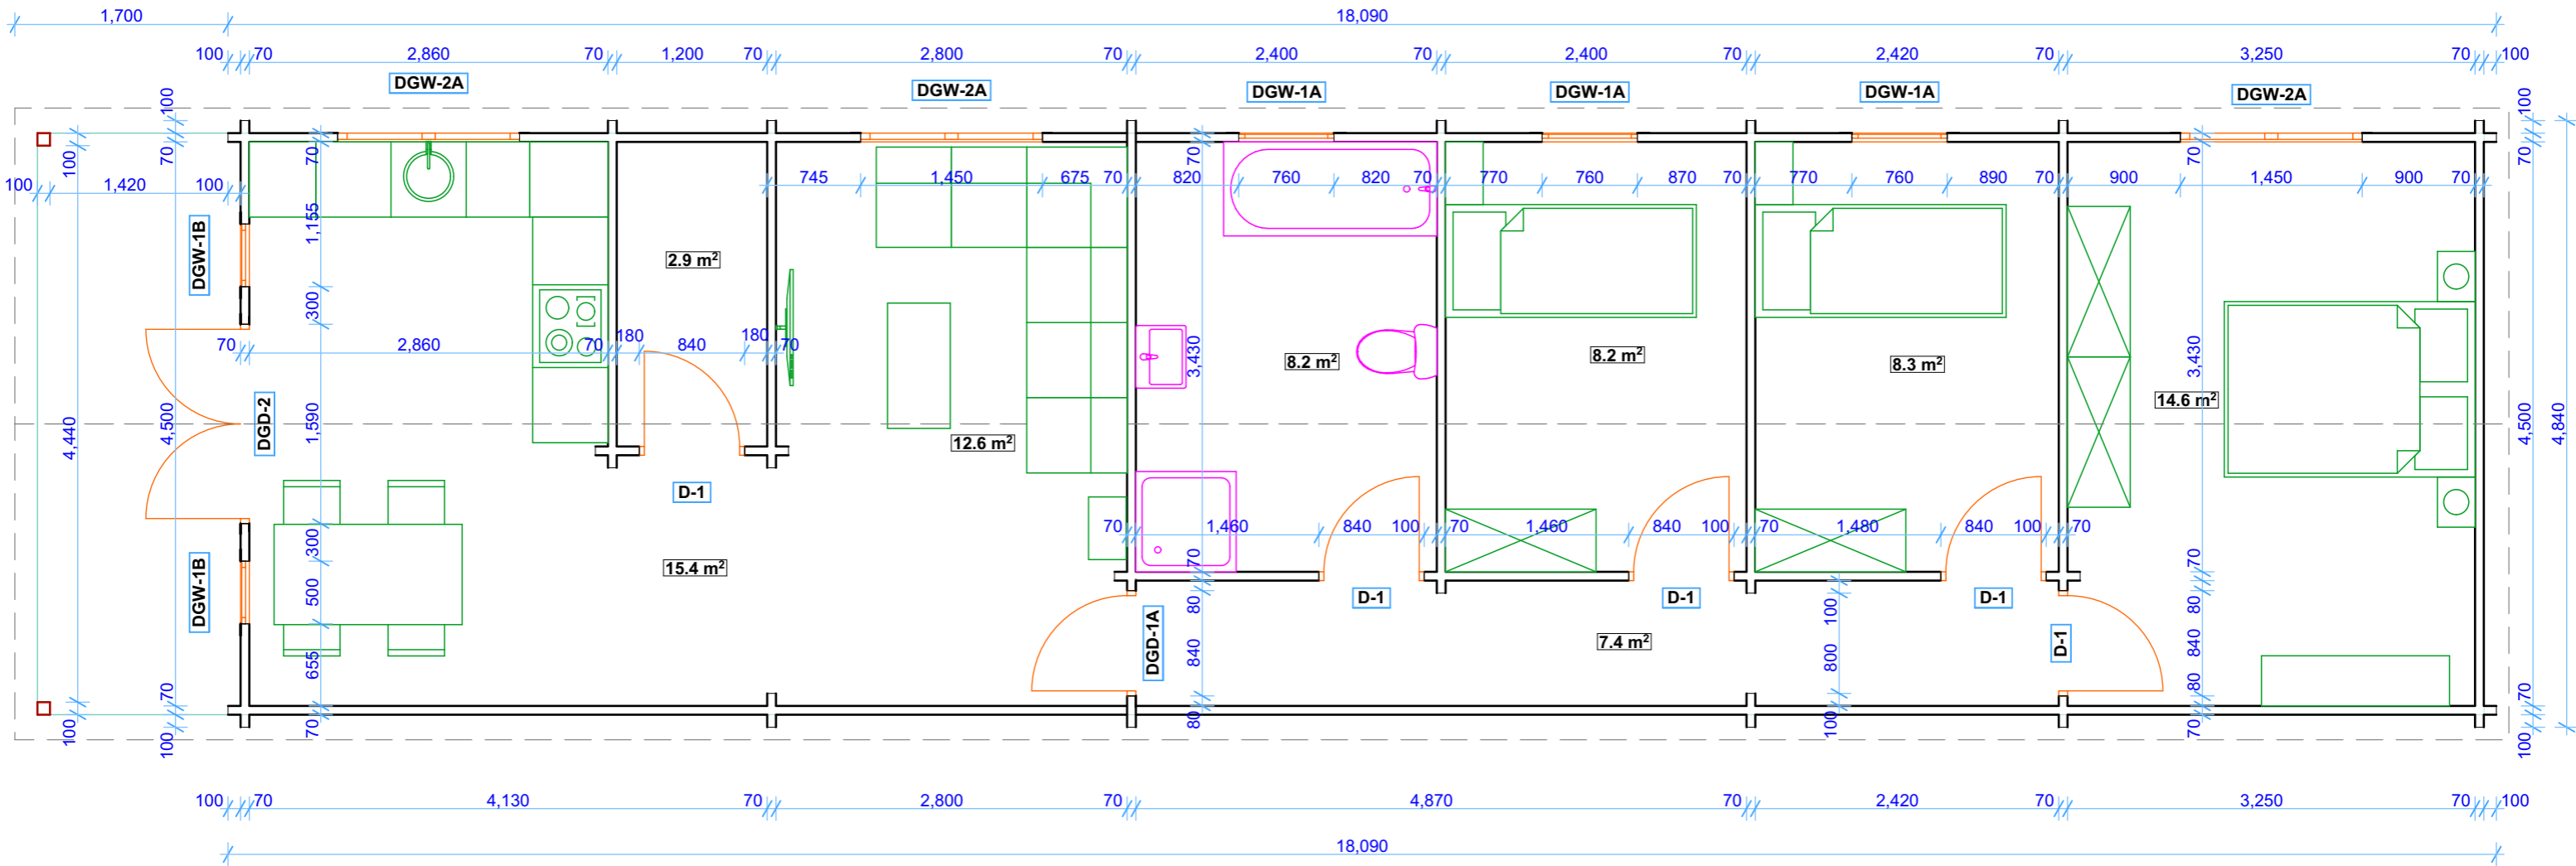

cabin: C0912B

Size (m) 18.09 (+1.7 m overhang) x 4.84

Height Side Wall 2300 mm

Ridge Height 2900 mm

Wall log 70 mm

Roof boards 25 mm

Floor boards 28 mm

PVC windows and doors

	name	size (h x w)	Pcs
Windows	DGW-1	1200 x 755 mm	3
	DGW-1B	1200 x 500 mm	2
	DGW-2A	1200 x 1445 mm	3
Doors	DGD-2	2100x 1590 mm	1
	DGD-1	2100x 830 mm	1
	D-1 (Solid panel)	2100x 830 mm	5