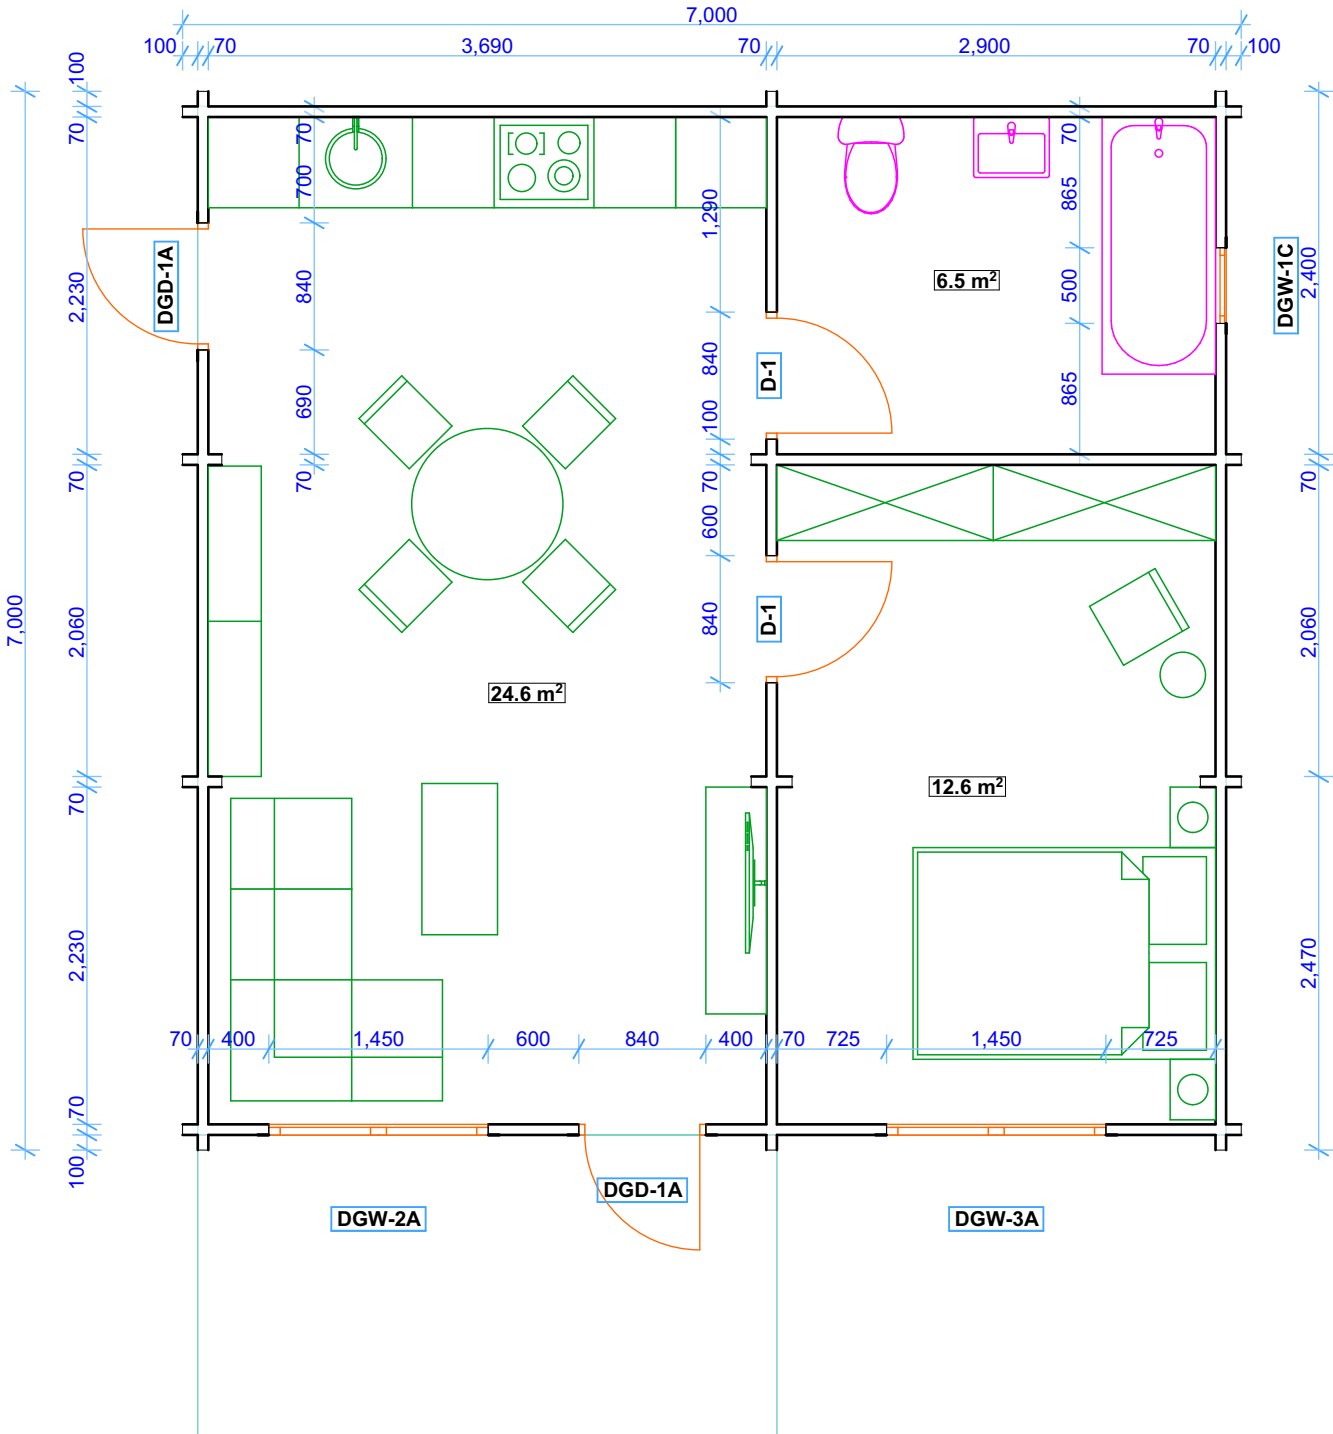

cabin: G0106

Size (m) 7.0 x 7.0

Height Side Wall 2300 mm

Ridge Height 3100 mm

Wall log 70 mm

Roof boards 25 mm

Floor boards 28 mm

PVC windows and doors

	name	size (h x w)	Pcs
Windows	DGW-1C	500 x 500 mm	1
	DGW-2A	1200 x 1445 mm	2
Doors	DGD-1	2100x 830 mm	2
	D-1 (Solid panel)	2100x 830 mm	2