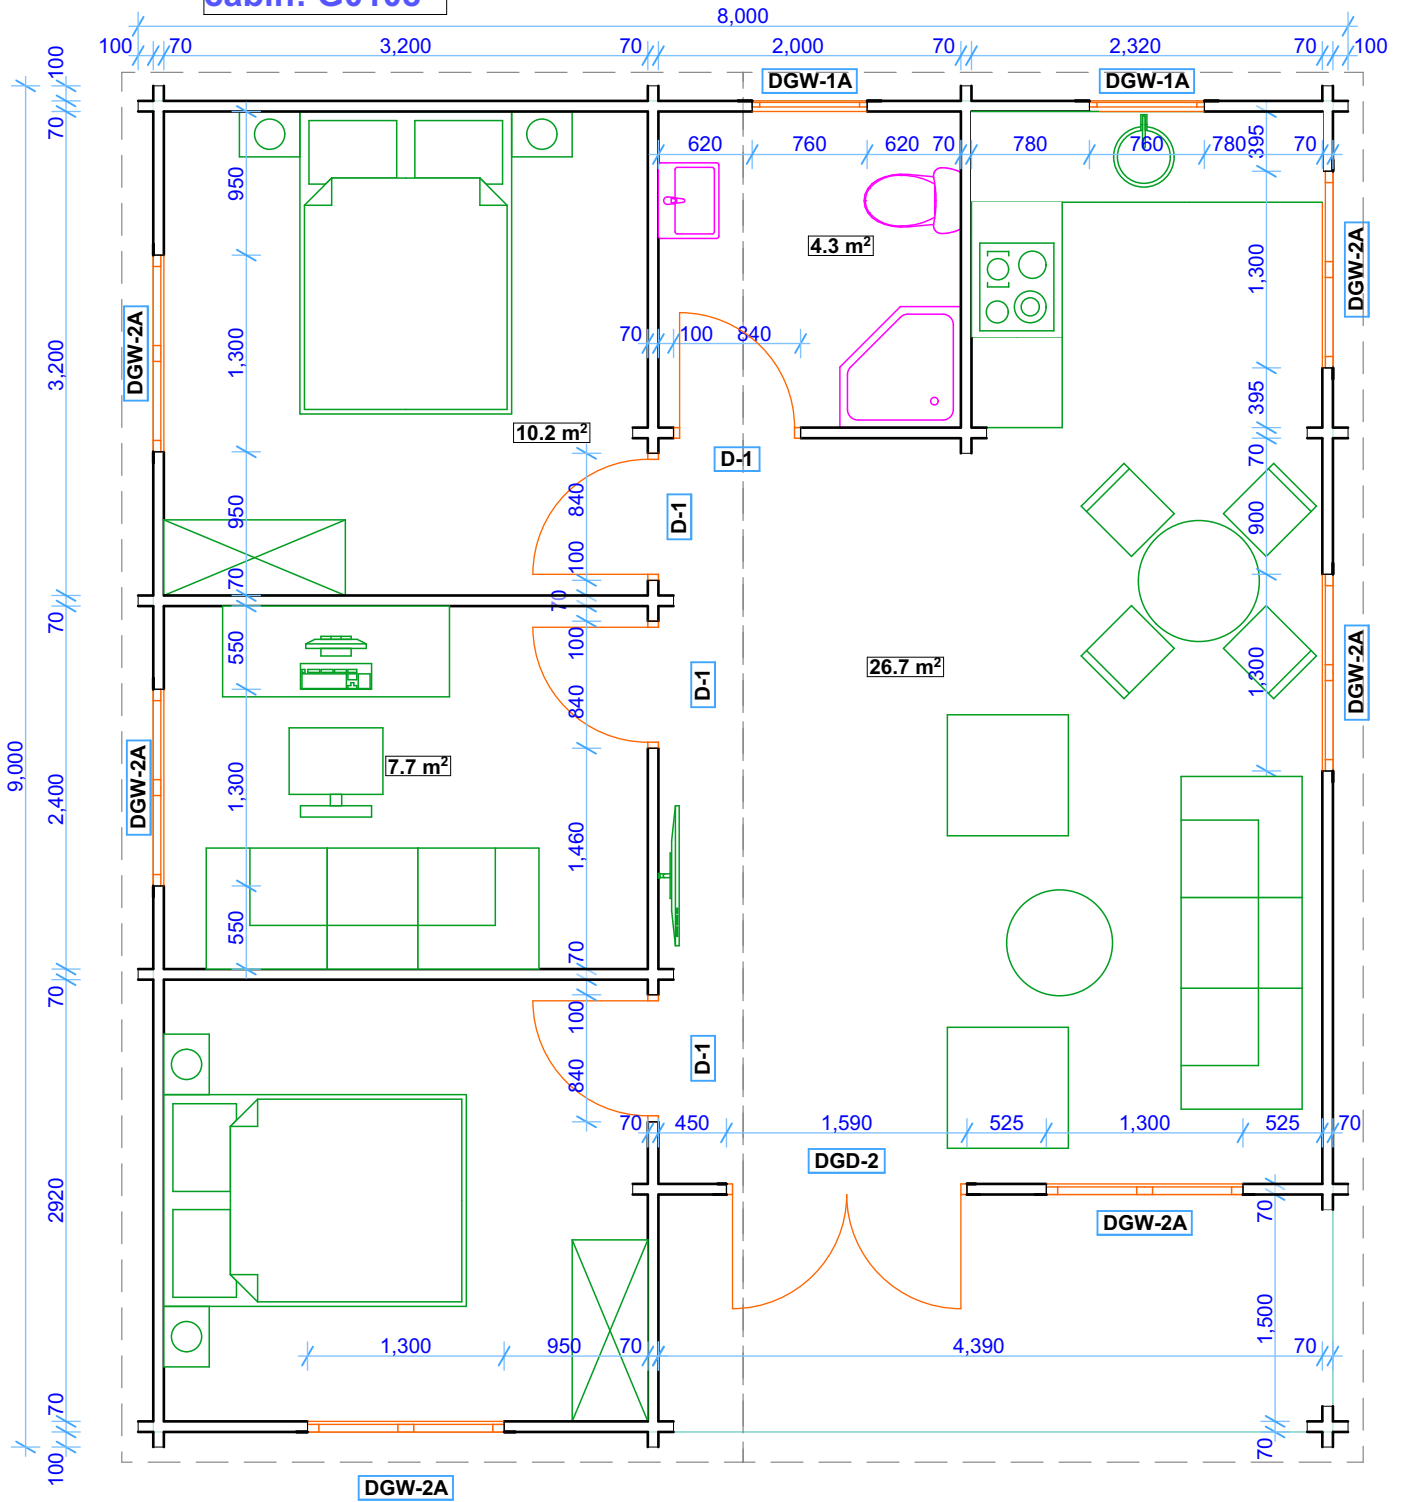

cabin: G0108

Size (m) 9.00 x 8.00

Height Side Wall 2300 mm

Ridge Height 3130 mm

Wall log 70 mm

Roof boards 25 mm

Floor boards 28 mm

PVC windows and doors

	name	size (h x w)	Pcs
Windows	DGW-1A	1200 x 755 mm	2
	DGW-2A	1200 x 1300 mm	6
Doors	DGD-2	2100x 1590 mm	1
	D-1 (Solid panel)	2100x 830 mm	4