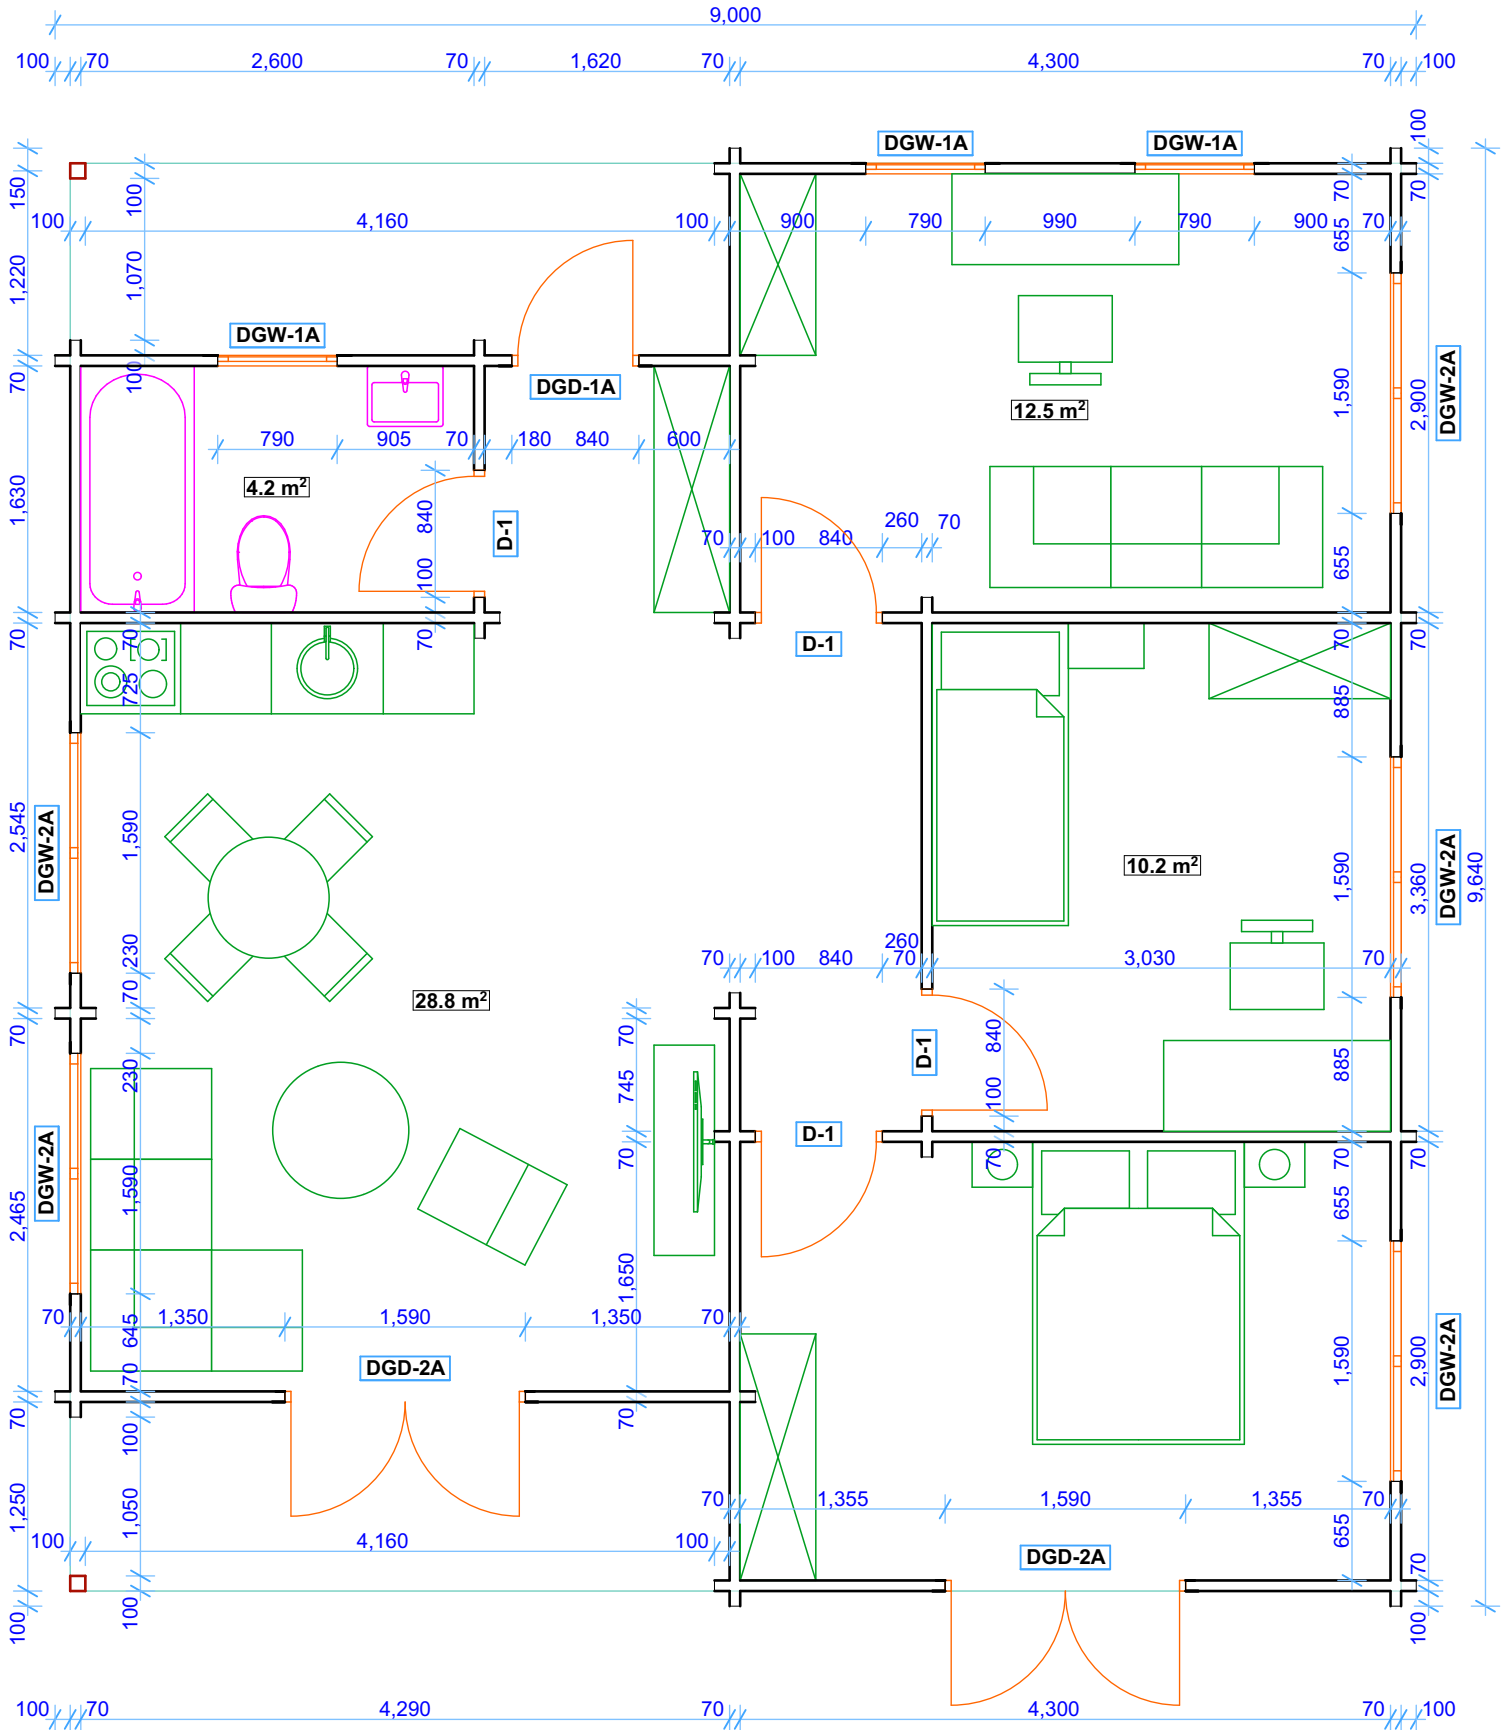

cabin: G0110

Size (m) 9.0 x 9.64

Height Side Wall 2300 mm

Ridge Height 3230 mm

Wall log 70 mm

Roof boards 25 mm

Floor boards 28 mm

PVC windows and doors

	name	size (h x w)	Pcs
Windows	DGW-1A	1100 x 785 mm	3
	DGW-2A	1100 x 1585 mm	5
Doors	DGD-1A	2100x 830 mm	1
	DGD-2A	2100x 1585 mm	2
	D-1 (Solid panel)	2100x 830 mm	4