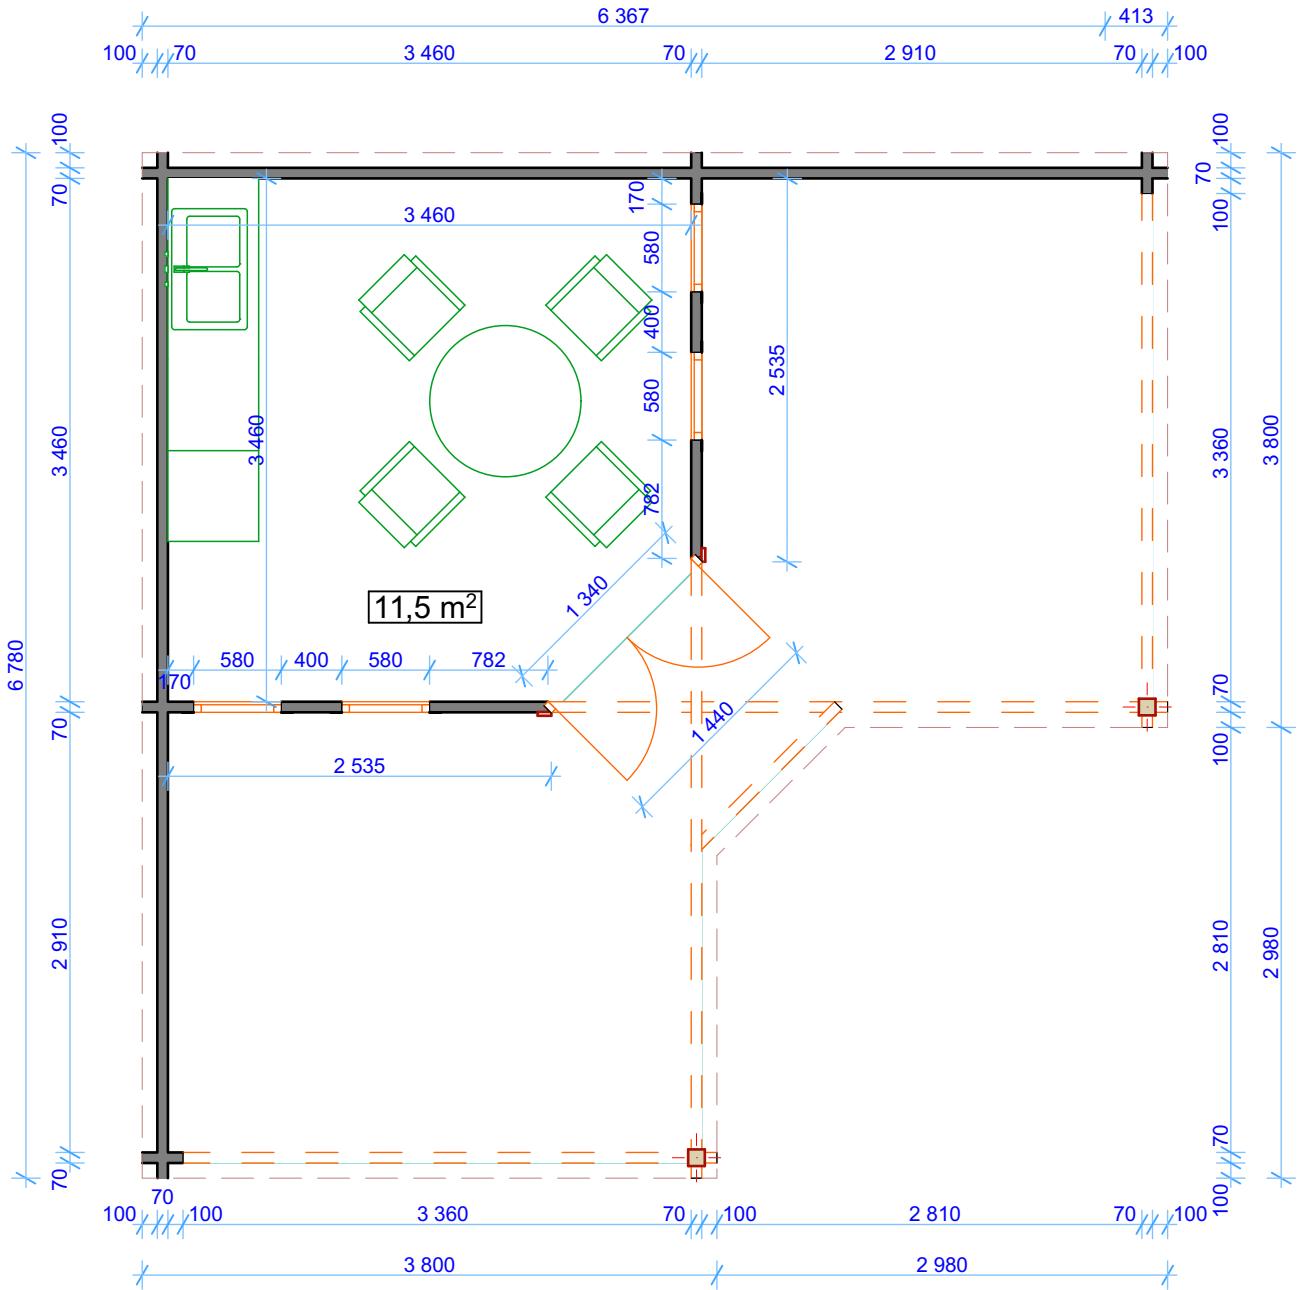

F0212 Jutka PVC windows

Size (m) 3,80 (+2.98 porch) x 3,80 (+2.98 porch)

Height Side Wall 2300 mm

Ridge Height 2500 mm

Wall: 70 mm

Roof Battens 44x56 mm

Roof boards 28 mm

PVC exterior windows and doors

	Size	size	Pcs
Windows	DGW-1	2100 x 580 mm	4
Doors	FDGD - Full glass	2100x1340 mm	1