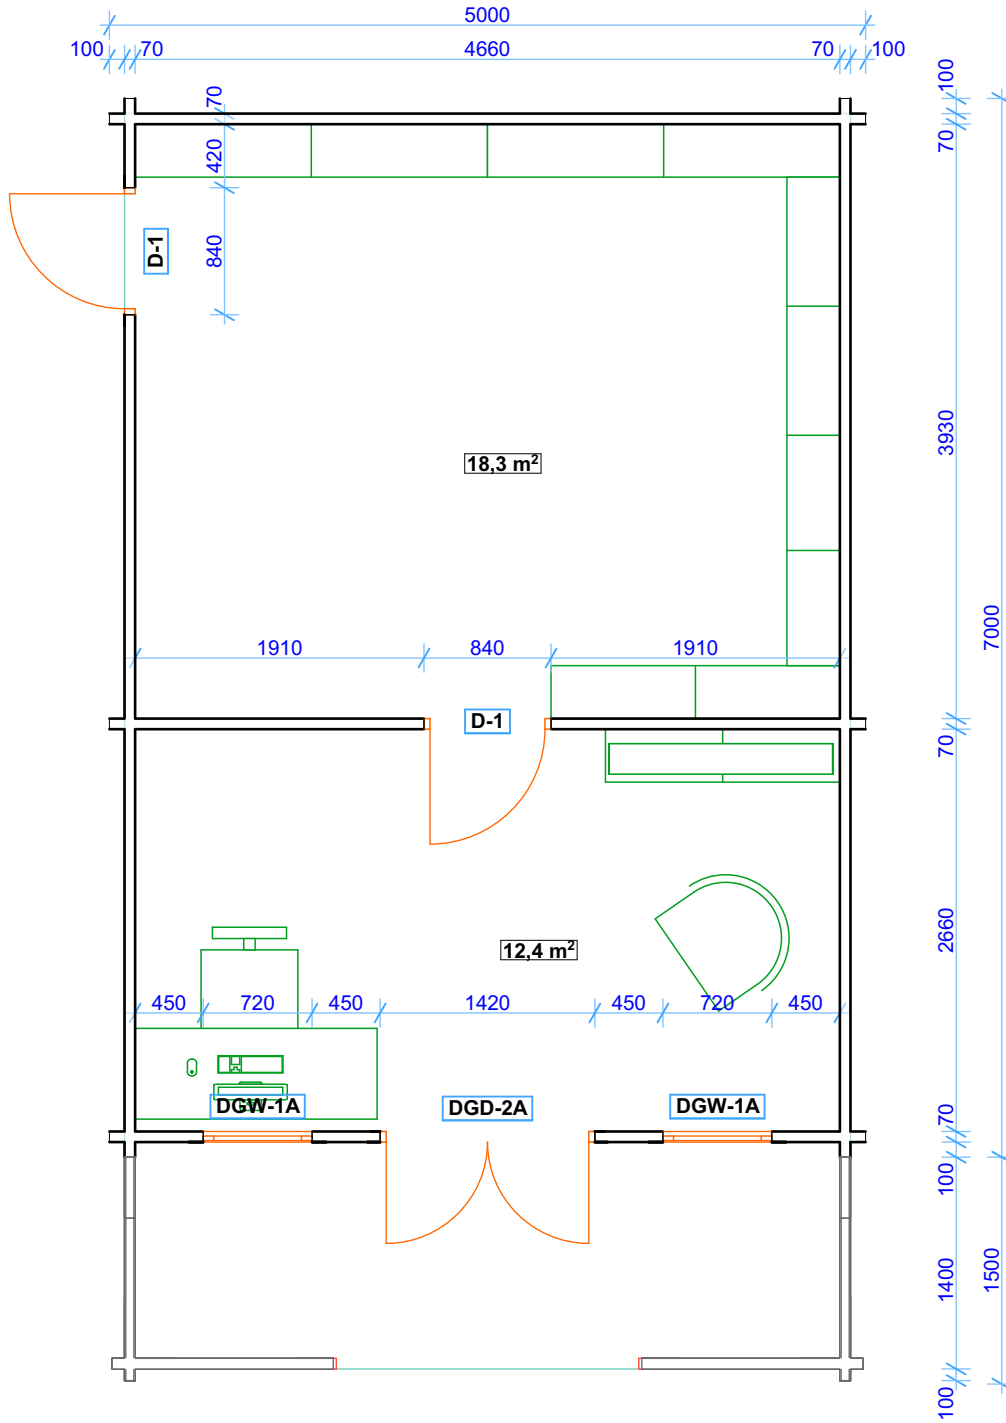

**cabin: G0227**  
**Lina**

Size (m) 7,00 (+1,5 m overhang) x 5,00  
 Height Side Wall 2300 mm  
 Ridge Height 2810 mm  
 Wall: 70 mm  
 Roof Battens 44x56 mm  
 Roof boards 28 mm  
 PVC windows and doors

	Size	size	Pcs
Windows	DGW-1A	1410 x 710 mm	2
Doors	DGD-2A	2100x 1410 mm	1
	D-1 (Solid panel)	2100x 830 mm	1