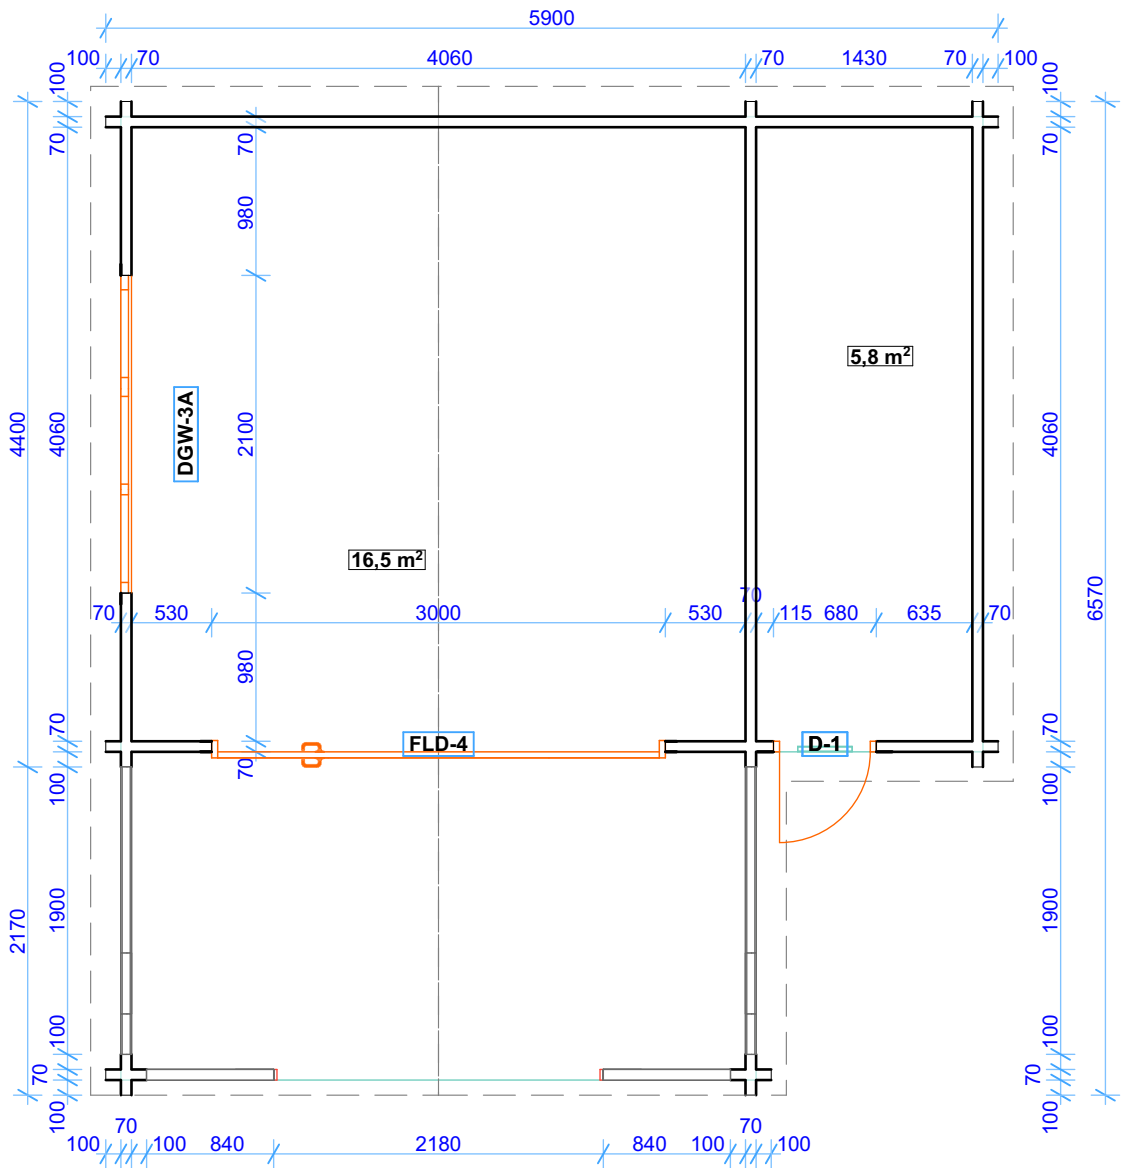

**cabin: G0514
Manchester**

Size (m) 4,40 (+2,17 m veranda) x 5,90

Height Side Wall 2300-2050 mm

Ridge Height 2810 mm

Wall: 70 mm

Roof Battens 44x56 mm

Roof boards 28 mm

PVC windows and doors

	Size	size	Pcs
Windows	DGW-3A	1000 x 2100 mm	1
Doors	FLD-4 (Bifold doors)	2100x 3000 mm	1
	D-1	1900x 680 mm	1