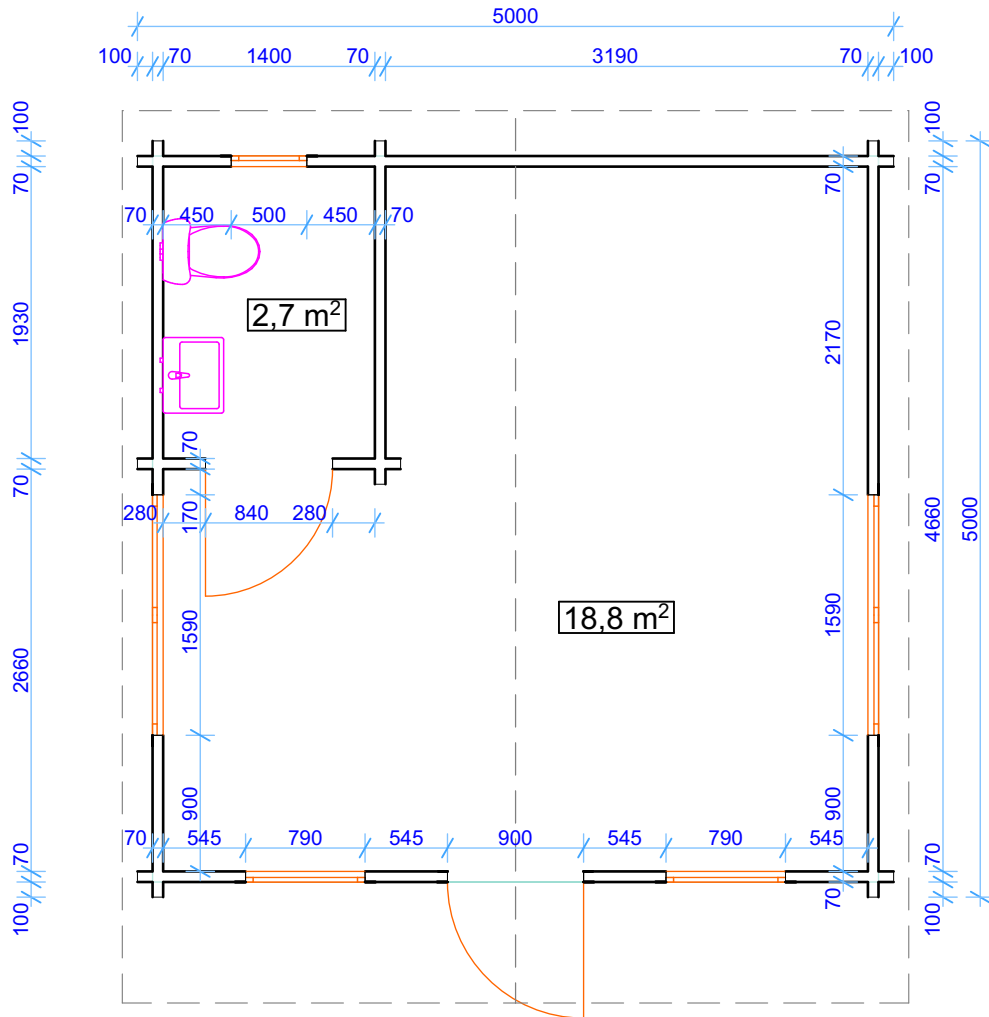

cabin: Billy

Size (m) 5,00 (+0,7 M) x 5,00

Height Side Wall 2030 mm

Ridge Height 2500 mm

Wall log 70 mm

Roof boards 25 mm

Floor boards 28 mm

	name	size (h x w)	Pcs
Windows	DGW-1A	500 x 500 mm	1
	DGW-1B	910 x 790 mm	2
	DGW-2B	910 x 1590 mm	2
Doors	DGD-1	1960x 900 mm	1
	D-1 (Solid panel)	1960x 840 mm	1