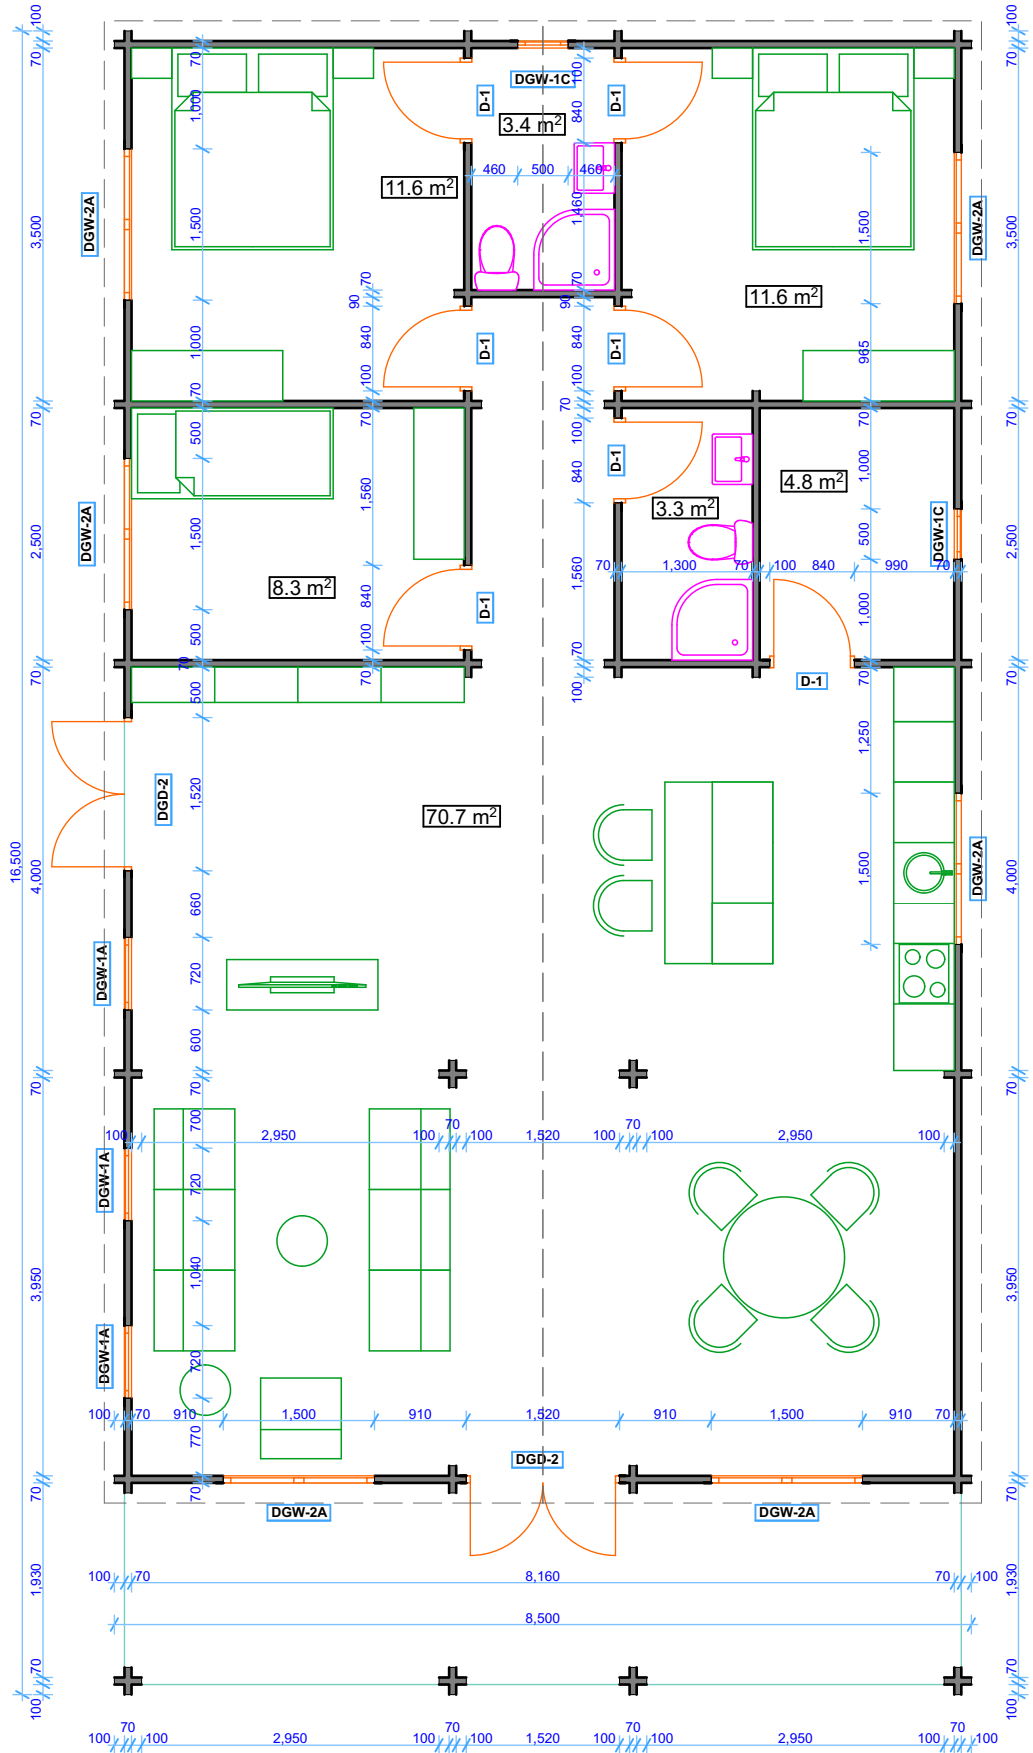

**cabin: G0818**

Size (m) 14,50 (+2m overhang) x 8,50  
 Height Side Wall 2300 mm  
 Ridge Height 3500 mm  
 Wall: 70 mm  
 Roof Battens 44x56 mm  
 PVC windows and doors

Windows	Size	size	Pcs
DGW-1A	1900 x 710 mm		3
DGW-2A	1200 x 1500 mm		5
DGW-1C	500 x 500 mm		2
Doors	DGD-2	2100x 1510 mm	2
	D-1*	2100x 830 mm	7

\* solid panel doors