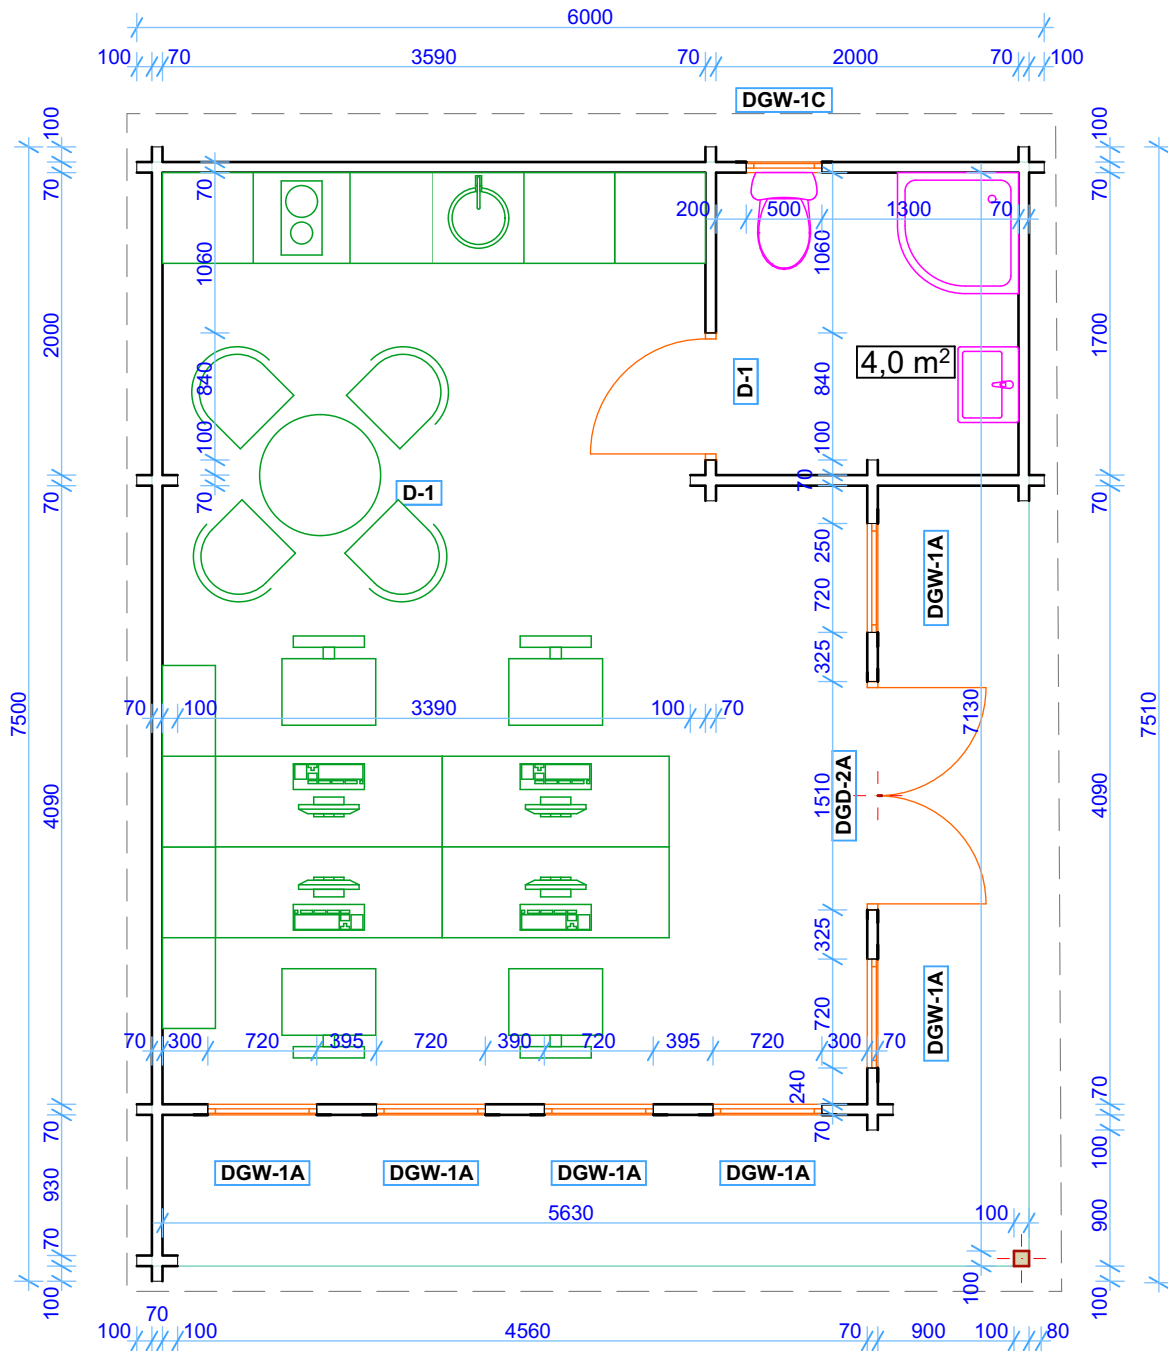

cabin: G1019

Size (m) 7,50 x 6,00

Height Side Wall 2500 mm

Ridge Height 2580 mm

Wall log 70 mm

Roof boards 25 mm

Floor boards 28 mm

PVC windows and doors

	name	size (h x w)	Pcs
Windows	DGW-1C	500 x 500 mm	1
	DGW-1A	2000 x 710 mm	6
Doors	DGD-2A	2100x 1500 mm	1
	D-1 (Solid panel)	2100x 830 mm	1