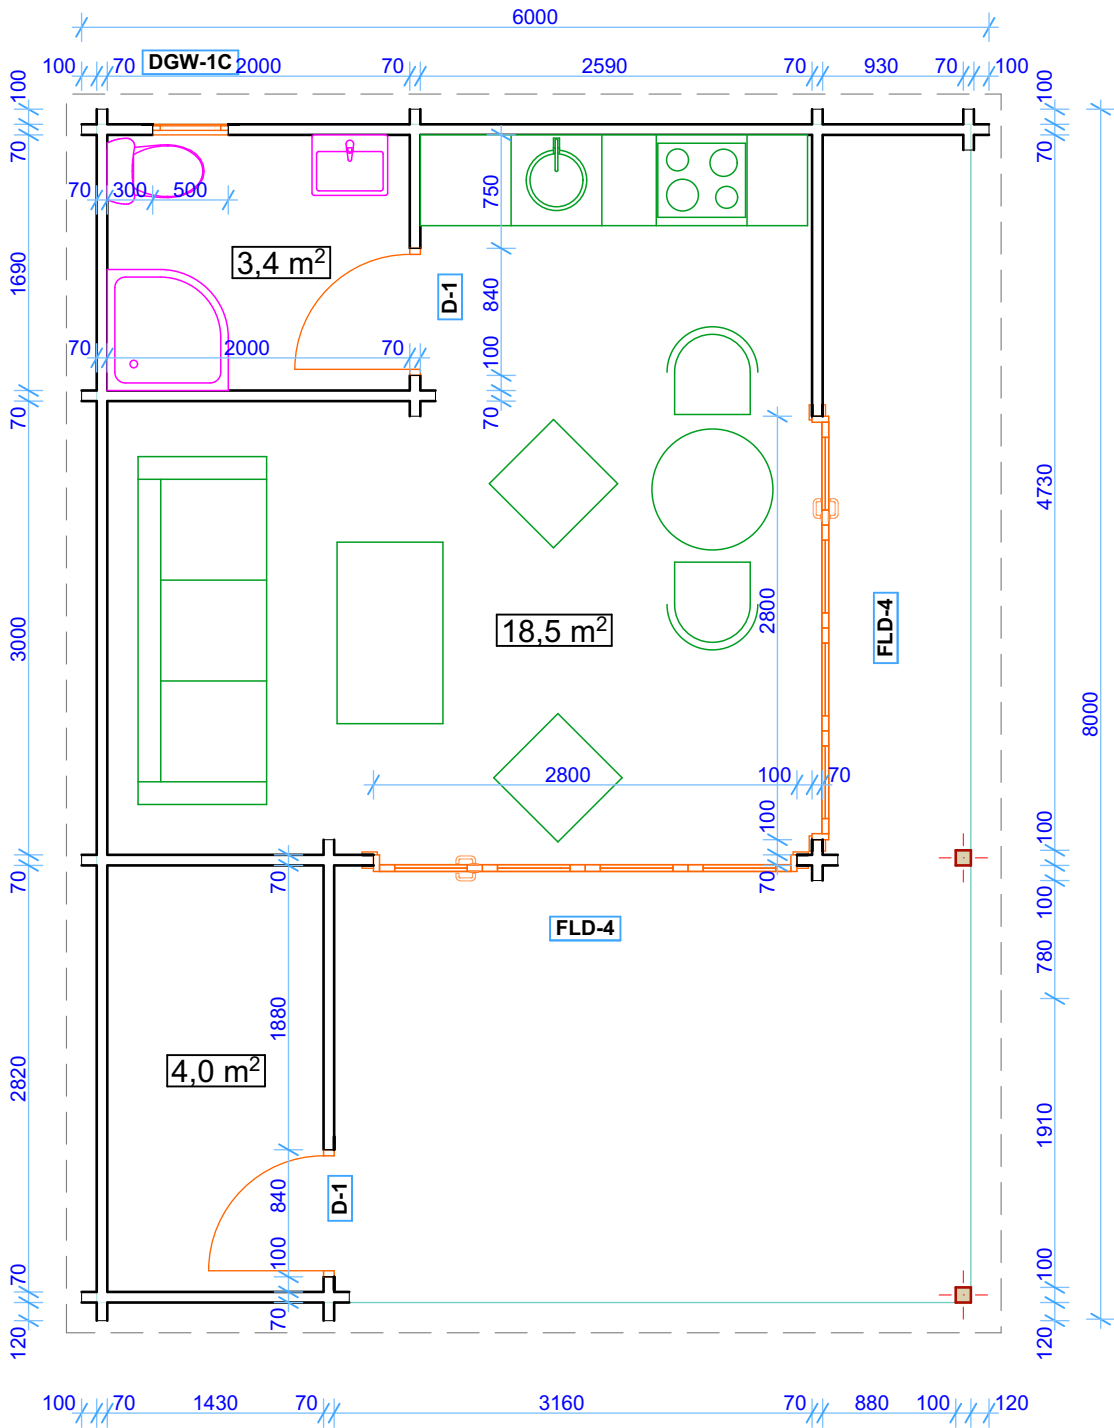

cabin: G1105

Size (m) 6,00 x 8,00
 Height Side Wall 2500 mm
 Ridge Height 2560 mm
 Wall log 70 mm
 Roof boards 25 mm
 Floor boards 28 mm
 PVC windows and doors

	name	size (h x w)	Pcs
Windows	DGW-1C	500 x 500 mm	1
Doors	FLD-4	2100x 2800 mm	2
	D-1 (Solid panel)	2100x 830 mm	2