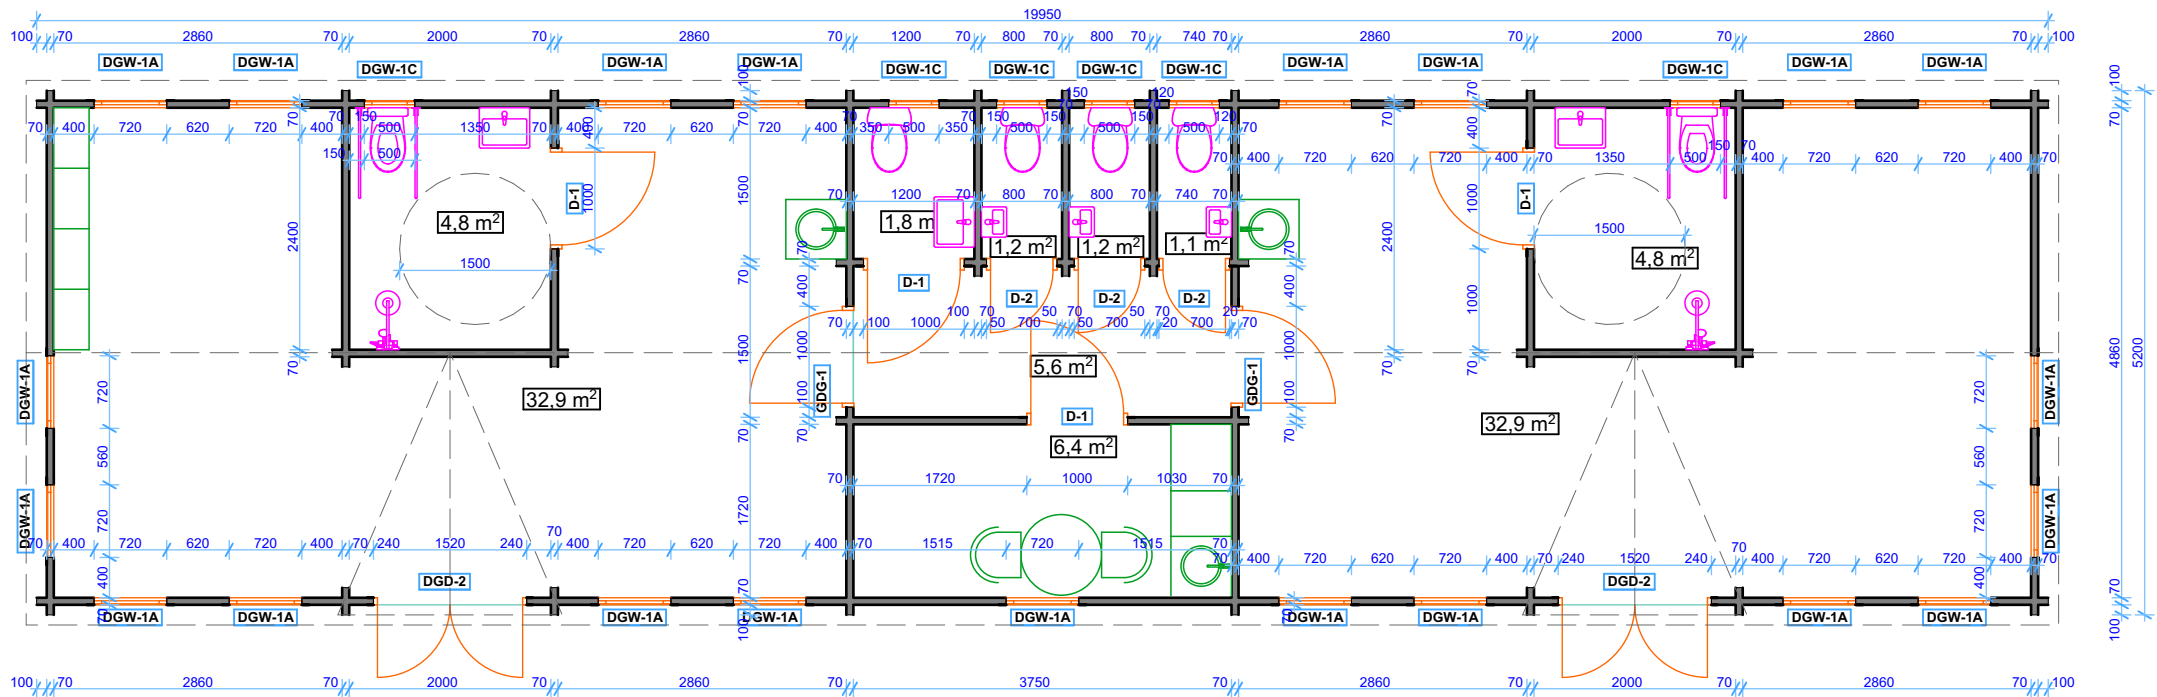

cabin: G0728 C

Size (m) 19,95 x 5,20
 Height Side Wall 2300 mm
 Ridge Height 3240 mm
 Wall: 70 mm
 Roof Battens 44x56 mm
 PVC windows and doors

	Size	size	Pcs
Windows	DGW-1A	1900 x 710 mm	22
	DGW-1C	500 x 500 mm	6
Doors	DGD-2	2100x 1510 mm	2
	DGD-1	2100x 990 mm	2
	D-1*	2100x 990 mm	4
	D-2*	2100x 690 mm	3

* solid panel doors