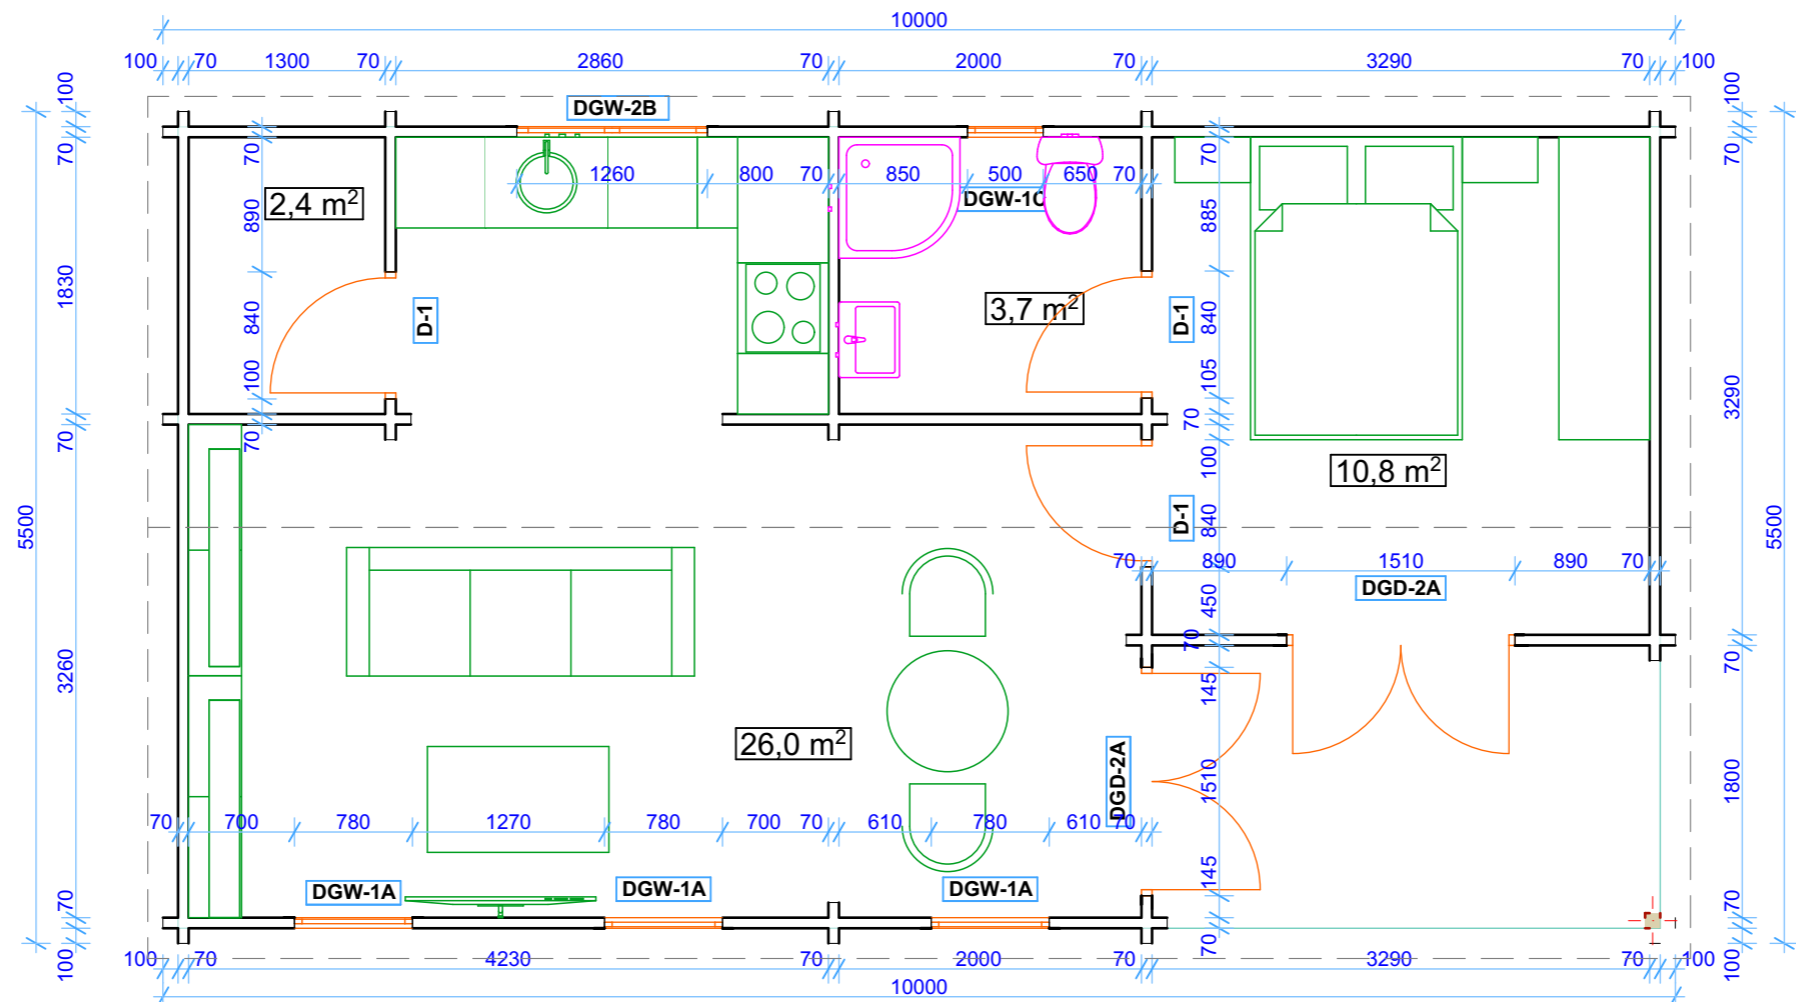

**cabin: G1217**

Size (m) 10,00 x 5,50  
 Height Side Wall 2300 mm  
 Ridge Height 3200 mm  
 Wall log 70 mm  
 Roof boards 25 mm  
 Floor boards 28 mm  
 PVC windows and doors

	name	size (h x w)	Pcs
Windows	DGW-2B	1400 x 1200 mm	1
	DGW-1A	1900 x 770 mm	3
	DGW-1C	500 x 500 mm	1
Skylight	SL-1	1000 x 600 mm	3
Doors	DGD-2	2100x 1500 mm	2
	D-1 (Solid panel)	2100x 830 mm	3