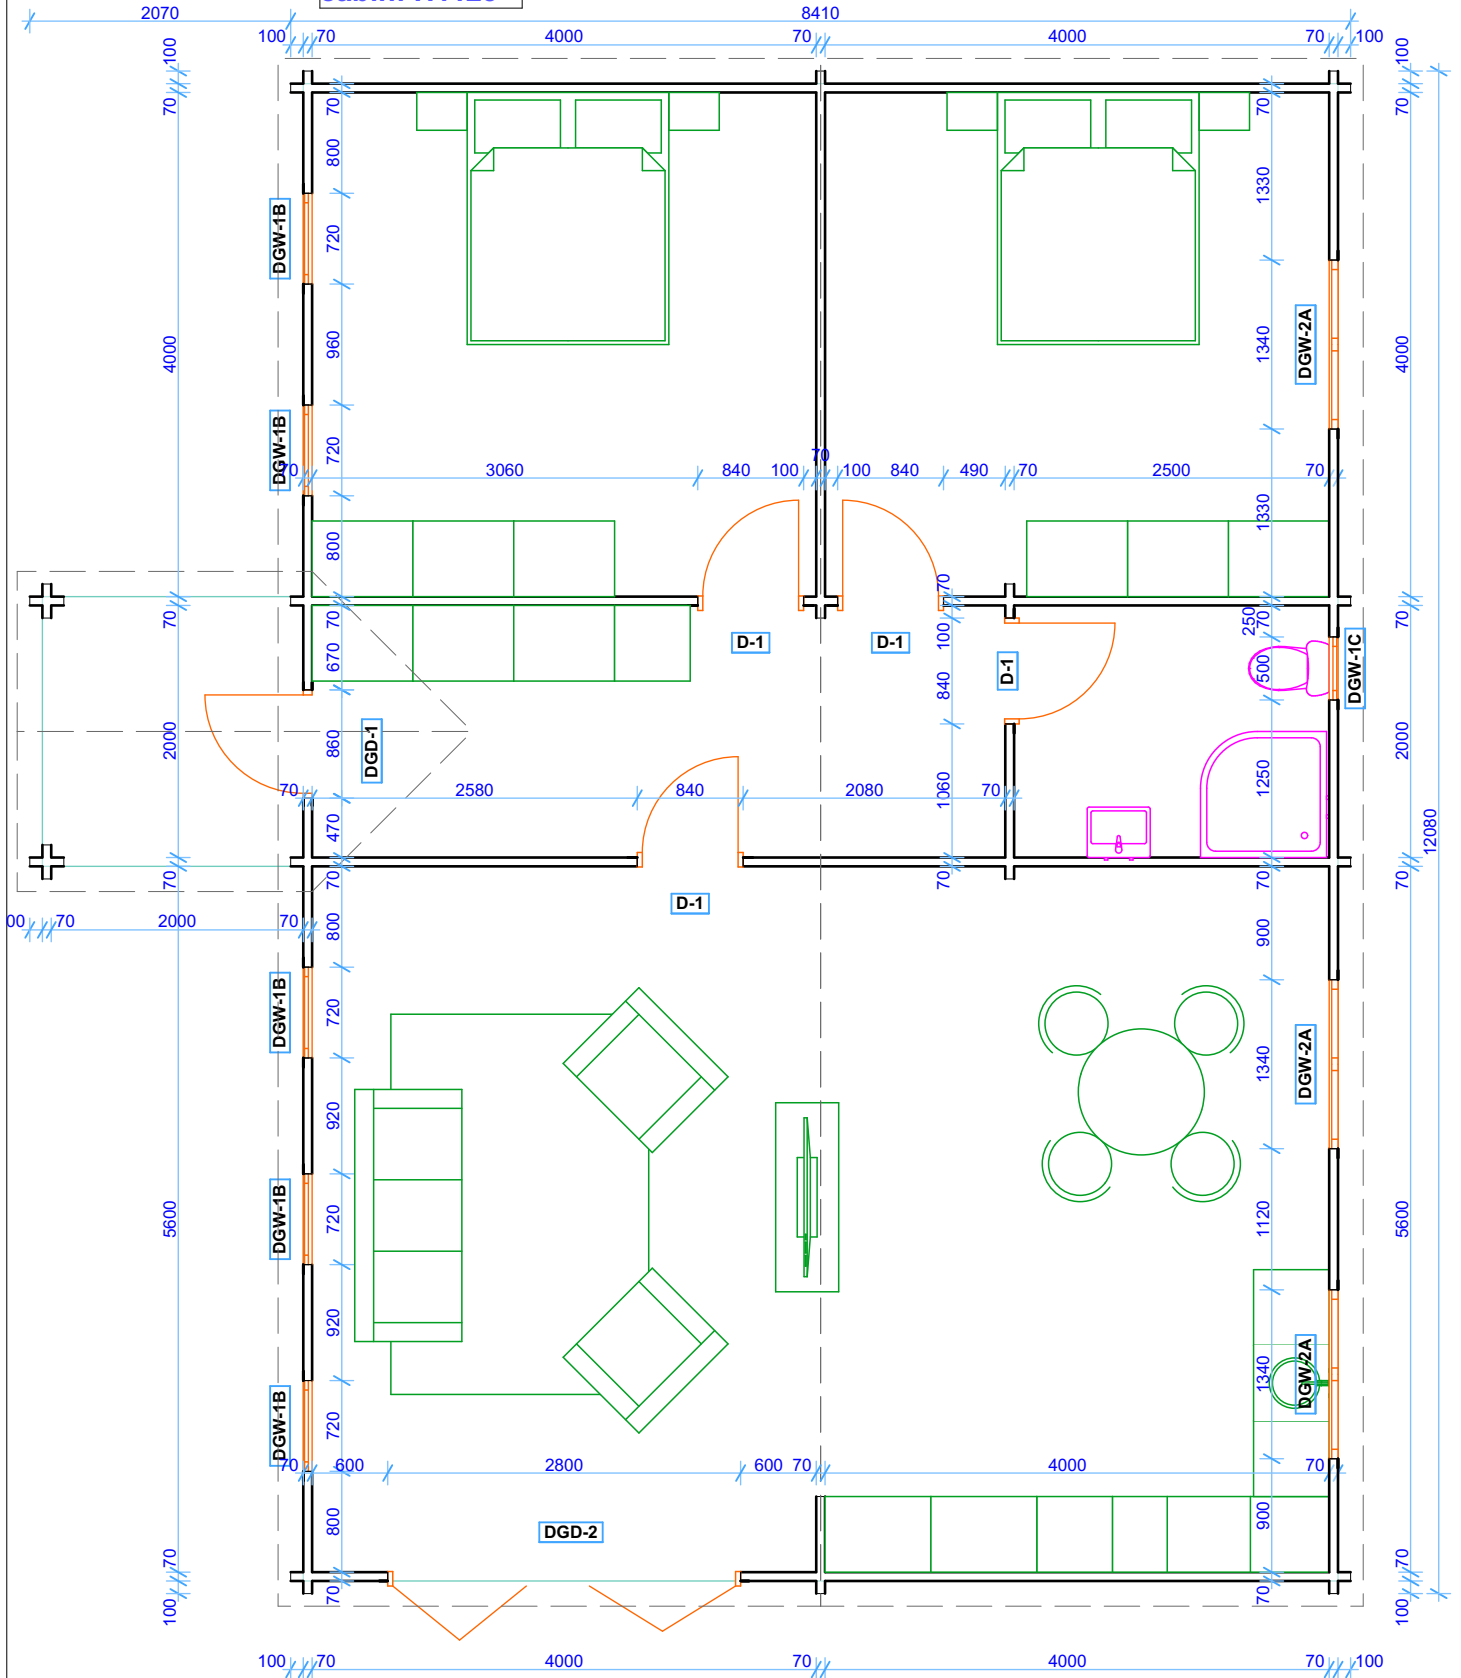

cabin: H1125

Size (m) 8,41 (+2,07 m veranda) x 12,08

Height Side Wall 2400 mm

Ridge Height 3970 mm

Wall: 70 mm

Roof Battens 44x56 mm

PVC windows and doors

Component	Size	size	Pcs
Windows	DGW-2A	1200 x 1340 mm	3
	DGW-1B	1980 x 720 mm	5
	DGW-1C	500 x 500 mm	1
Doors	D4 (FOLDING)	2100x 2400 mm	1
	DGD-1A	2100x 860 mm	1
	D-1*	2100x 830 mm	4

* solid panel doors