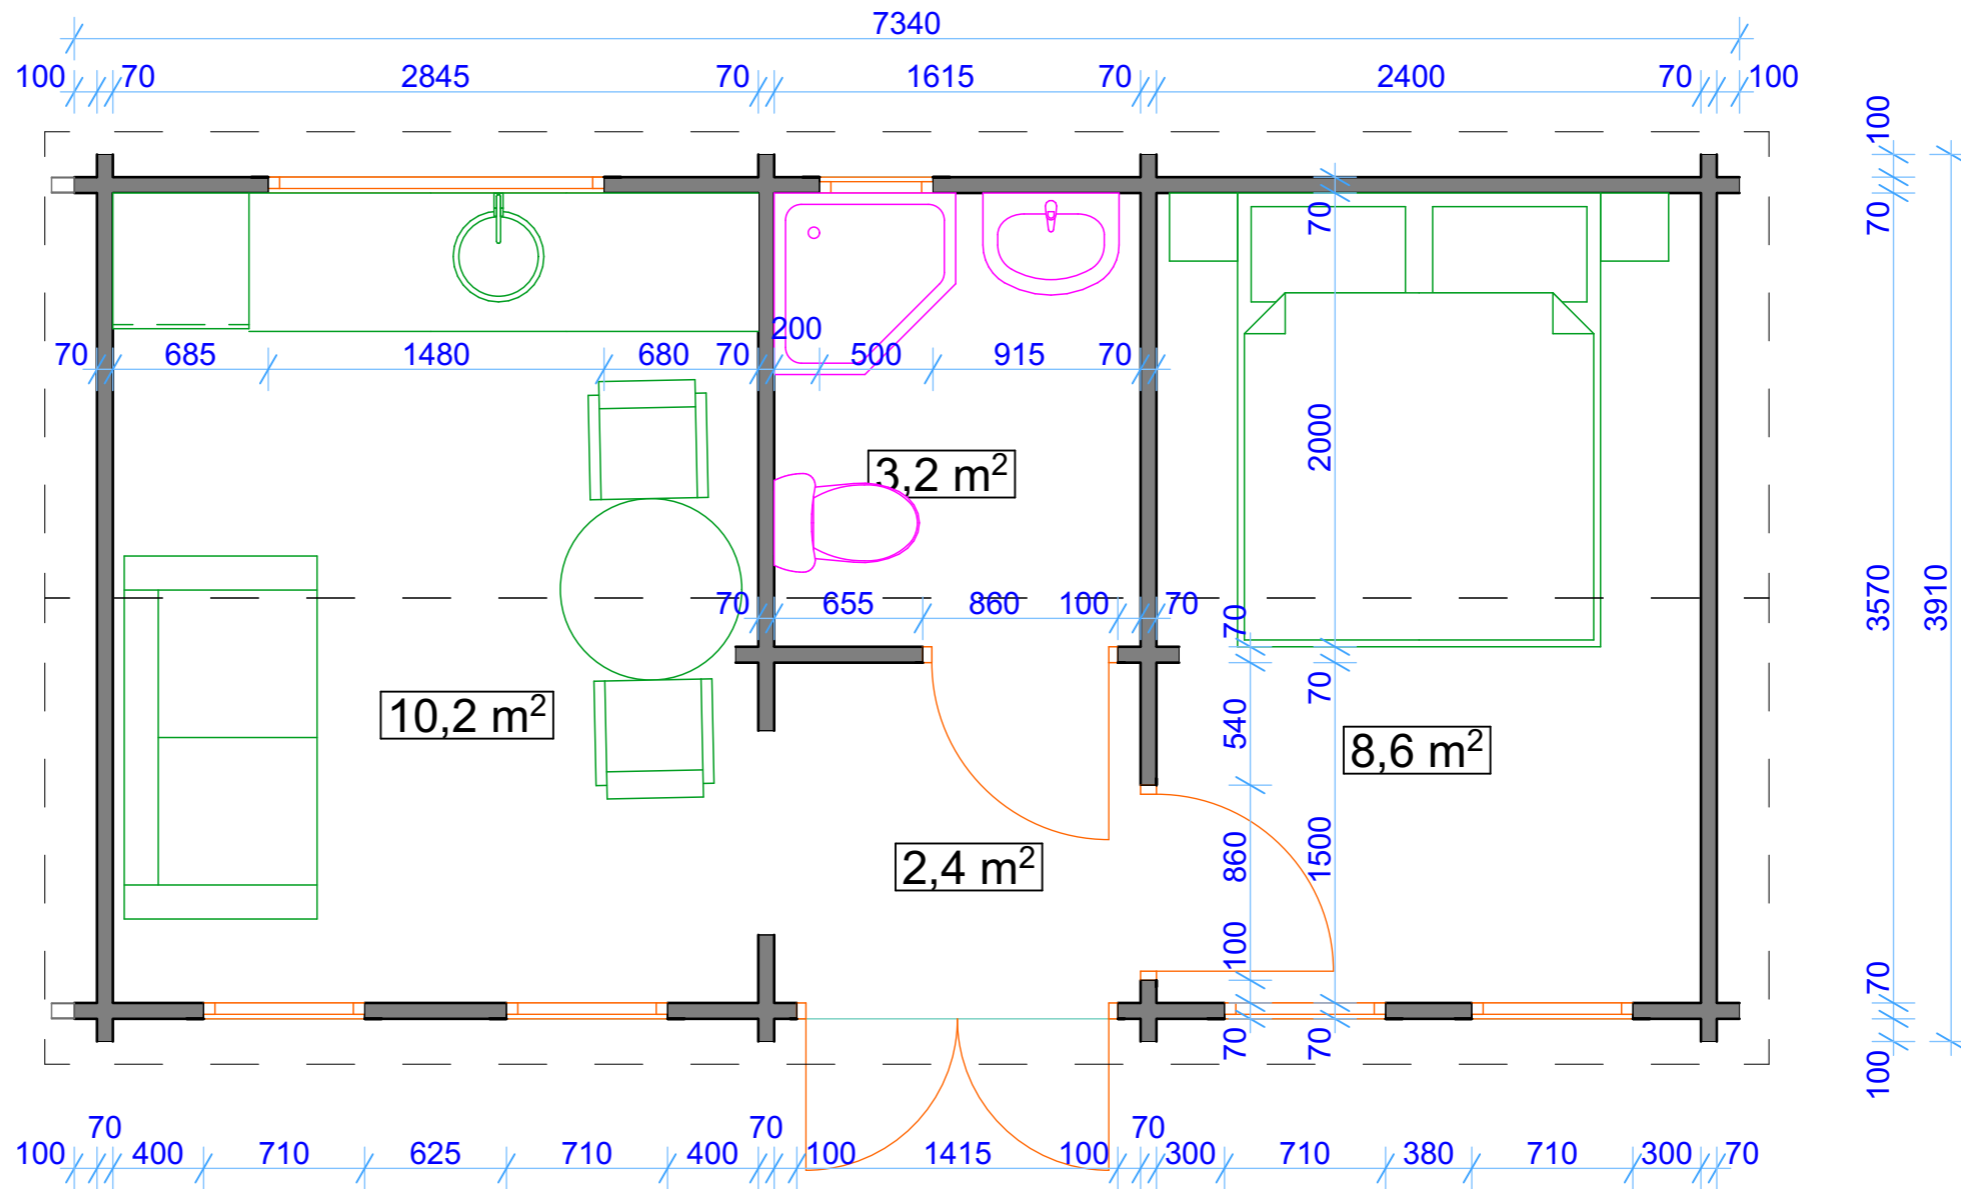

J0508 Ava

Size (m) 7,34 x 3,91

Height Side Wall 2400 mm

Ridge Height 2800 mm

Wall: 70 mm

Roof Battens 44x56 mm

Roof boards 28 mm

PVC exterior windows and doors

Roof slope 11,50°

Roof cover area 32,40 m²

	Size	size	Pcs
Windows	DGW-2A	700 x 1480 mm	1
	DGW-1A	1900 x 710 mm	4
	DGW-1B	500 x 500 mm	1
Doors	FDGD - Full glass	2100 x 1415 mm	1
	D-1 (SOLID LEAF DOORS)	2100 x 860 mm	2