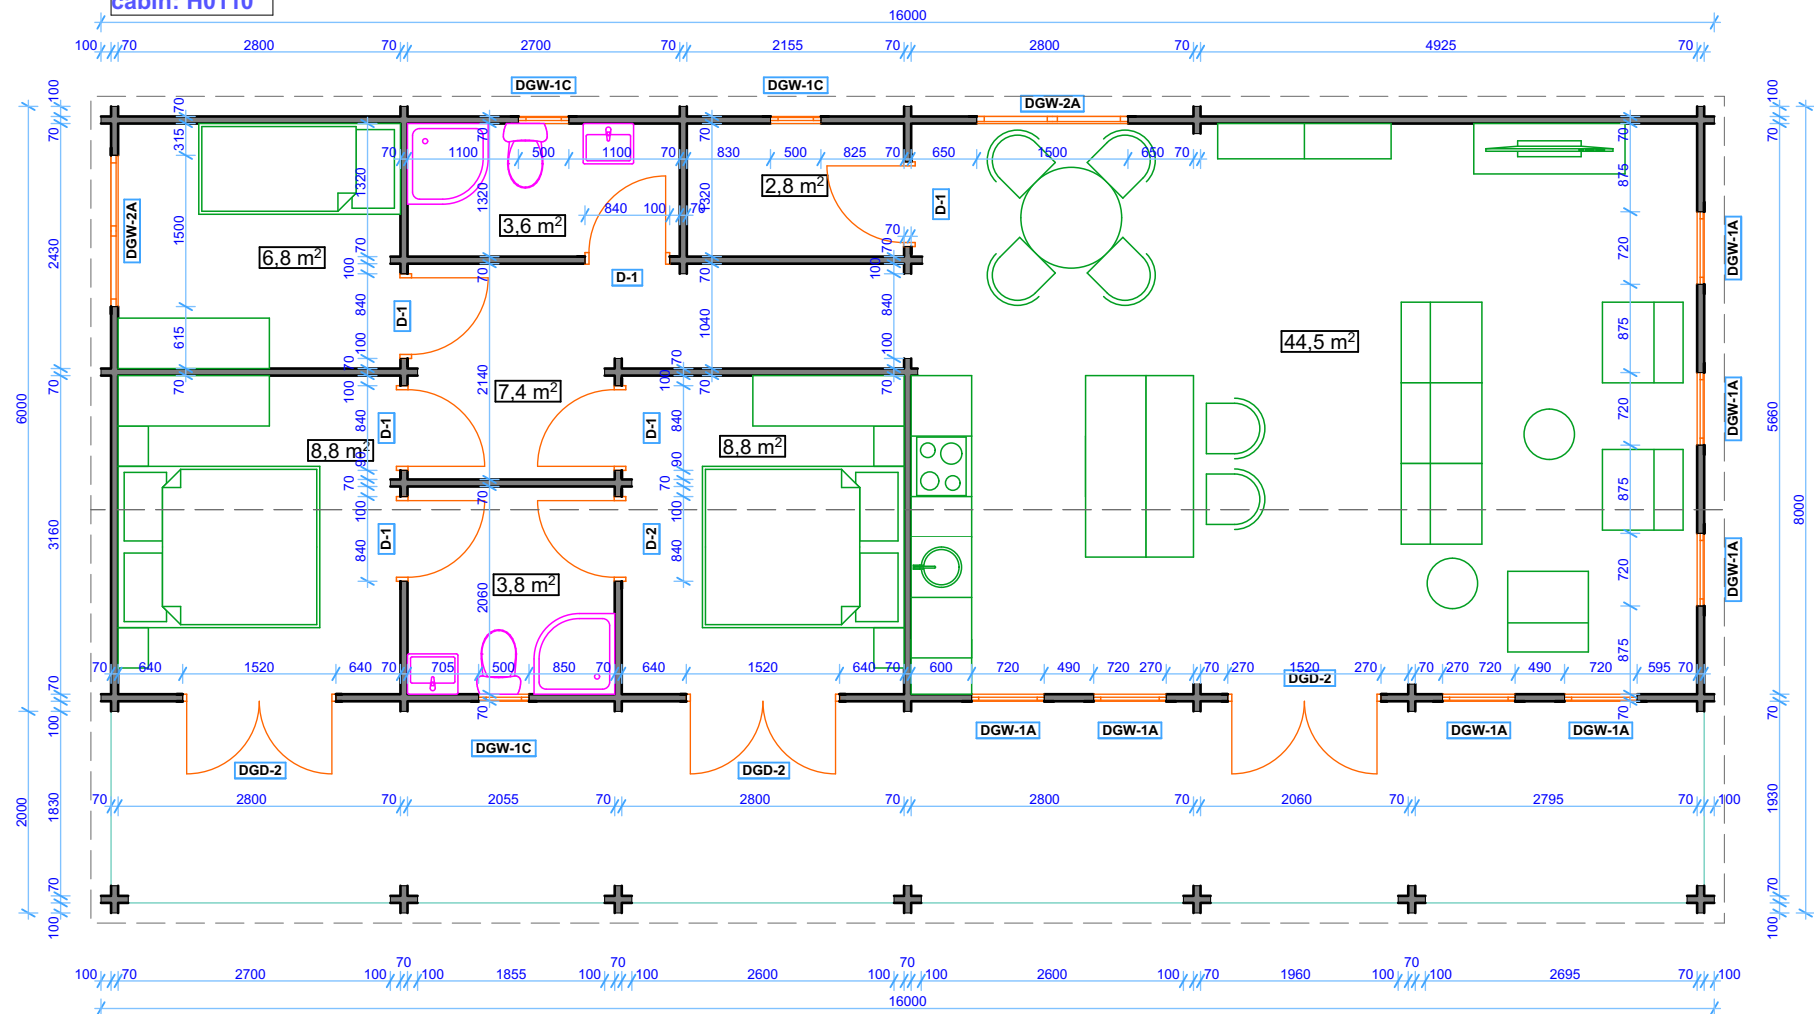

cabin: H0110

Size (m) 6,00 (+2m overhang) x 16,00  
 Height Side Wall 2300 mm  
 Ridge Height 3370 mm  
 Wall: 70 mm  
 Roof Battens 44x56 mm  
 PVC windows and doors

	Size	size	Pcs
Windows	DGW-1A	1900 x 710 mm	7
	DGW-2A	1200 x 1500 mm	2
	DGW-1C	500 x 500 mm	3
Doors	DGD-2	2100x 1510 mm	3
	D-1*	2100x 830 mm	7

\* solid panel doors