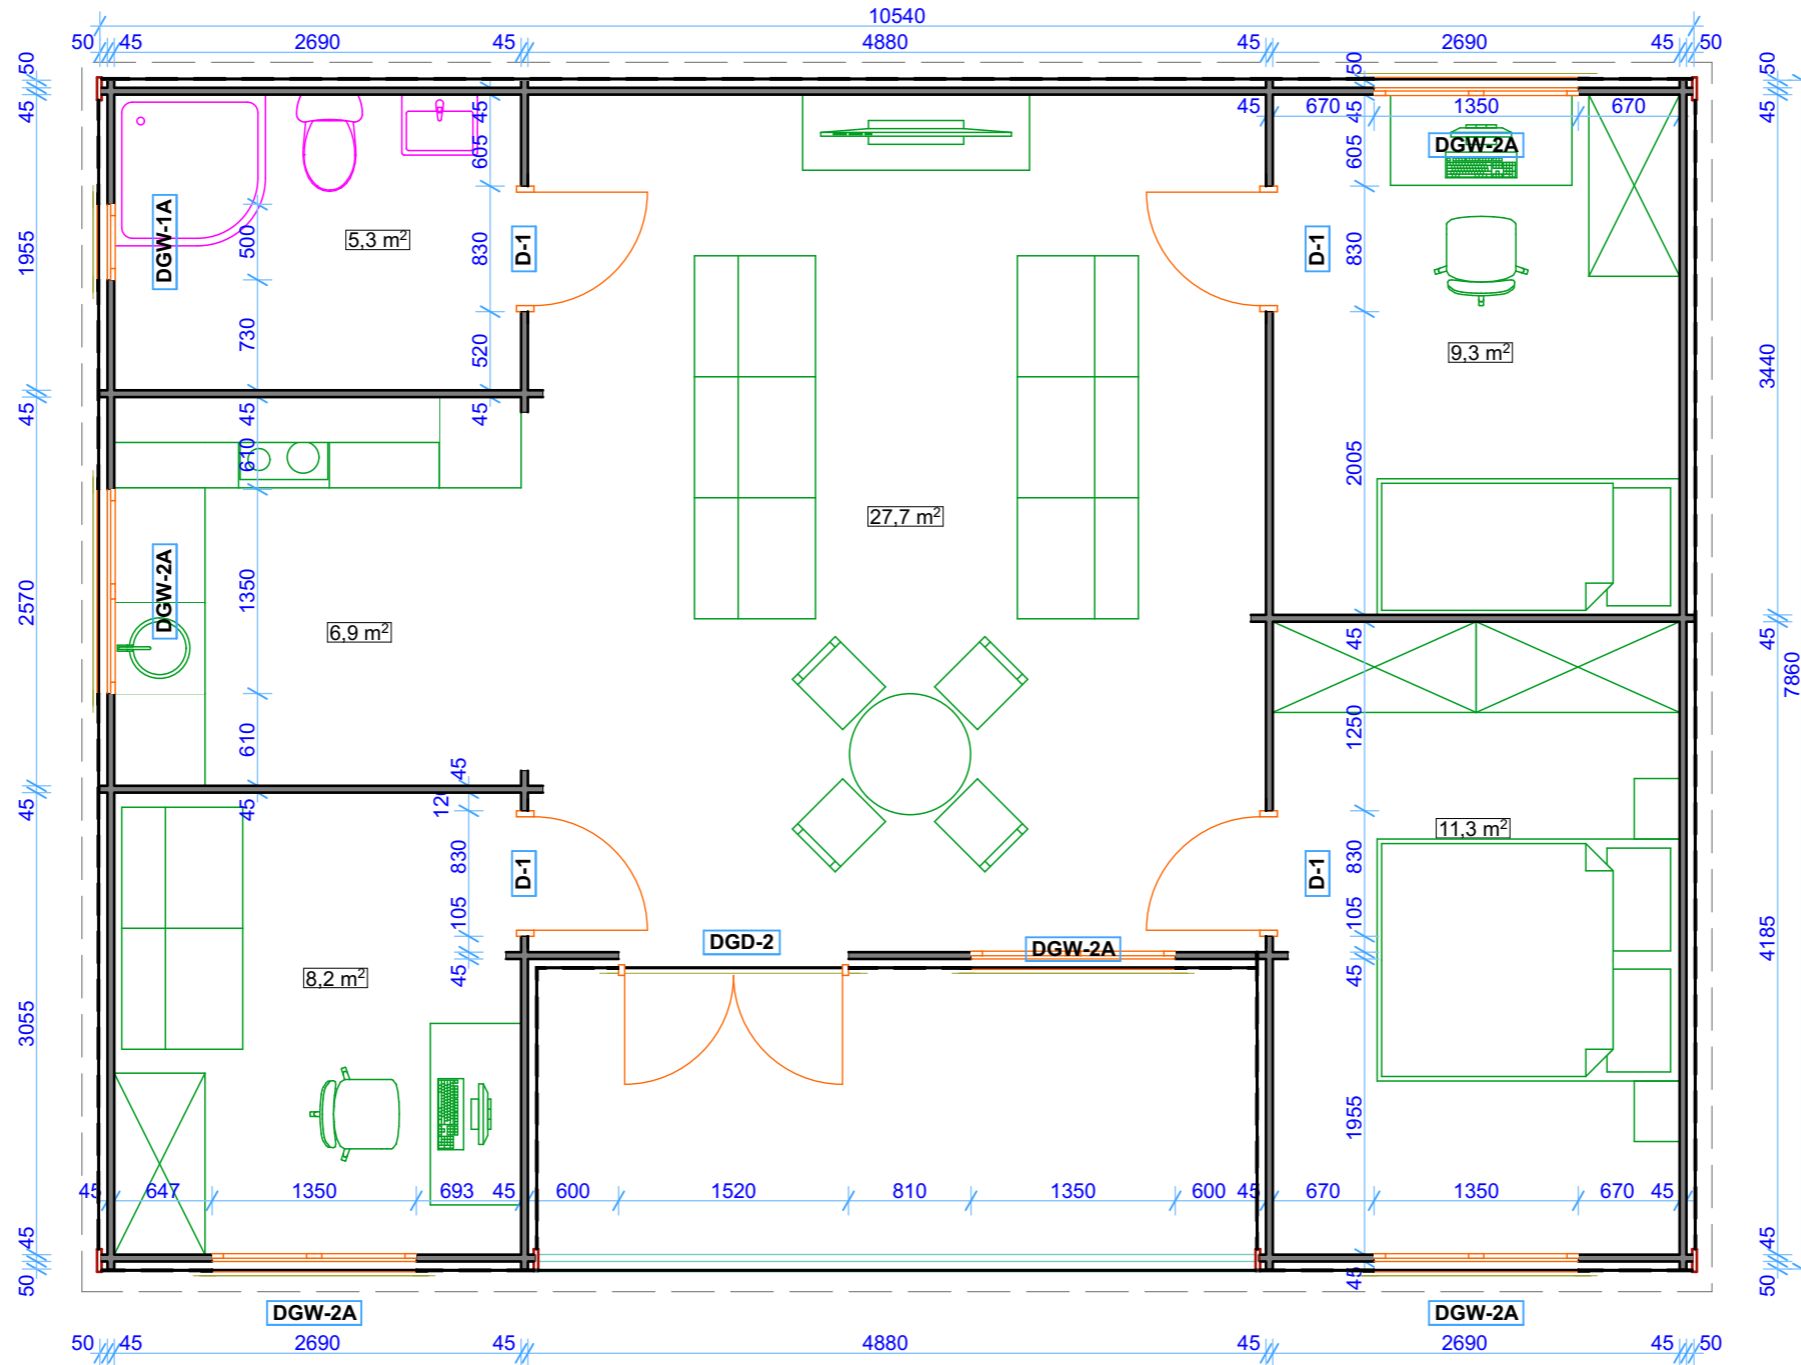

**cabin: H0927**

Size (m) 10,54 x 7,86  
 Height Side Wall 2230 mm  
 Ridge Height 2800 mm  
 Wall: 45 mm + composite cladding  
 Roof Battens 44x56 mm  
 PVC windows and doors

	Size	size	Pcs
Windows	DGW-1A	500 x 500 mm	1
	DGW-2A	900 x 1350 mm	5
Doors	DGD-2	2100x 1520 mm	1
	D-1*	2100x 830 mm	4

\* solid panel doors